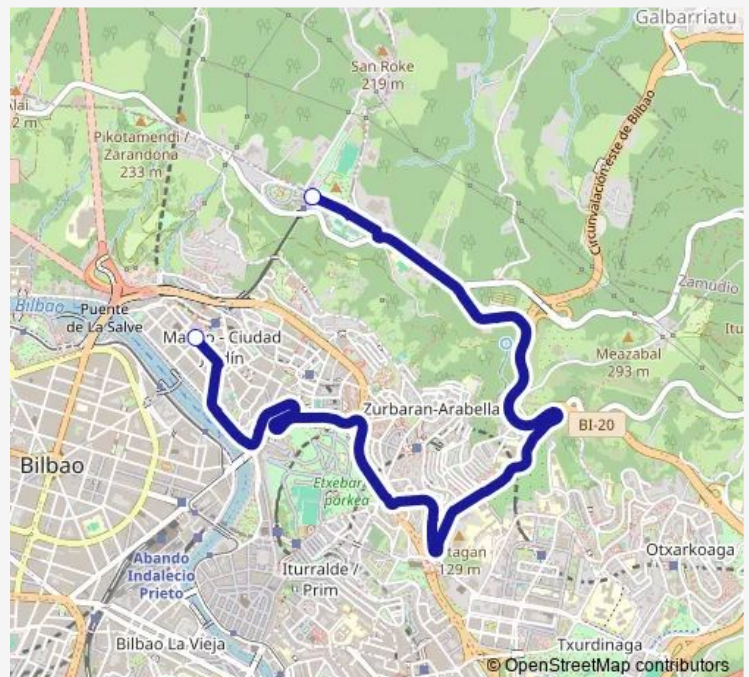

Bus E5 Funicular - Artxanda

[Go to website](#)

Direction

Funicular — Artxanda / Funicular

2 stops

[Open route schedule](#)

Funicular

Artxanda / Funicular

Route schedule

Funicular — Artxanda / Funicular

Monday 07:15-21:30

Tuesday 07:15-21:30

Wednesday 07:15-21:30

Thursday 07:15-21:30

Friday 17:00-21:30

Saturday —

Sunday —

Route info

Direction: Funicular

Stops: 2

Trip Duration: 0 hour 1 min

■ E5 — Funicular - Artxanda

Direction

Artxanda / Funicular — Funicular

Route info

Direction: Artxanda / Funicular

Stops: 2

Trip Duration: 0 hour 1 min

E5 Bus time schedules and route maps are available in an offline PDF at busmaps.com. Use the busmaps.com website to see live bus times, train schedule or subway schedule, and step-by-step directions for all public transit in Bilbao