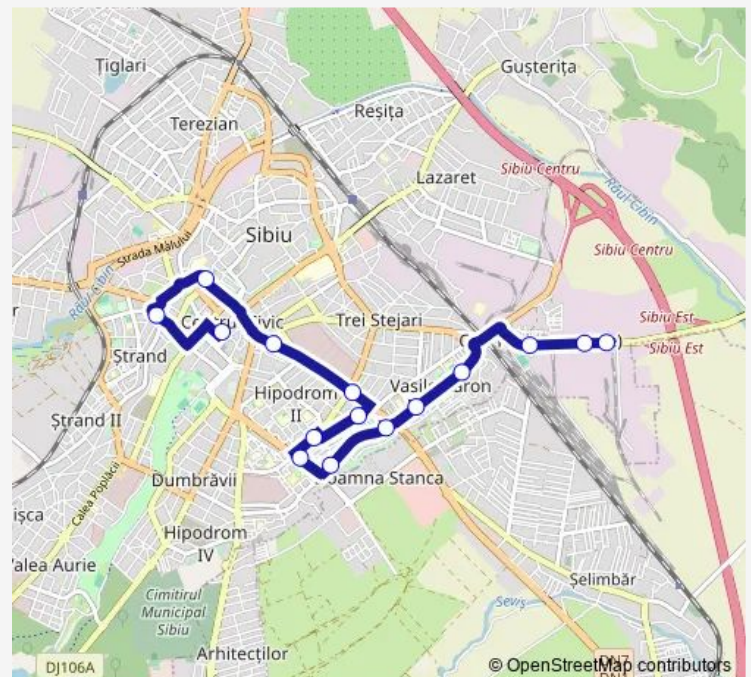

Direction

Irmes 1 — Regina Maria

15 stops

[Open route schedule](#)

- Irmes 1
- Cgs
- Stefan Cel Mare 1
- Piata Vasile Aaron 1
- Liceul Energetic
- Vasile Milea 2
- Piata Rahova 2
- Mihai Viteazu
- Cedonia
- Luptei
- Moldoveanu
- Politie
- Colegiul National Octavian Goga
- Transilvaniei
- Regina Maria

Route schedule

Irmes 1 — Regina Maria

Monday	07:07-11:05
Tuesday	07:07-11:05
Wednesday	07:07-11:05
Thursday	07:07-11:05
Friday	07:07-11:05
Saturday	—
Sunday	—

Route info

Direction: Irmes 1

Stops: 15

Trip Duration: 0 hour 22 min

E5 — Broscarie - Col. O. Goga - Sc. Regina Maria

Direction

Colegiul National Octavian Goga — Irmes 2

13 stops

[Open route schedule](#)

Colegiul National Octavian Goga

Transilvaniei

Regina Maria

Stefan Cel Mare 3

Irmes 2

Route schedule

Colegiul National Octavian Goga — Irmes 2

Monday 12:05

Tuesday 12:05

Wednesday 12:05

Thursday 12:05