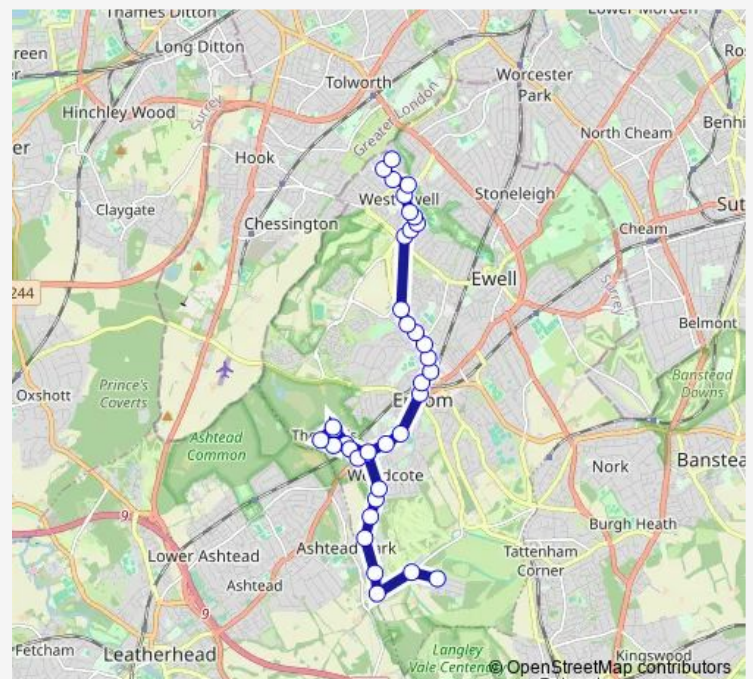

### Route schedule

Hogsmill Way — Clock Tower

Monday

—

Tuesday

—

Wednesday

—

### Route info

Direction: Hogsmill Way

Stops: 20

Trip Duration: 0 hour 20 min

■ E5 — Langley Vale - Epsom - Watersedge

## Direction

Hogsmill Way — Clock Tower

20 stops

[Open route schedule](#)

Hogsmill Way

Holman Road

Cox Lane

Alway Avenue

## Route info

Direction: Harding Road

Stops: 37

Trip Duration: 0 hour 40 min

Tomlin Close

Brettgrave

Danetree Close

Danetree Road