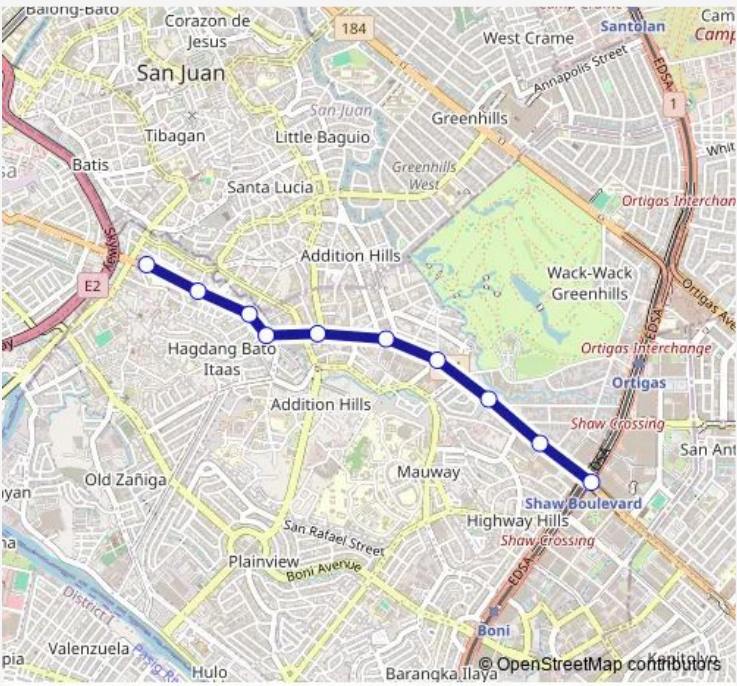

Route schedule

Epifanio de los Santos Avenue / Shaw Blvd Intersection, Mandaluyong City, Manila — Shaw Blvd, Mandaluyong City, Manila

Monday	00:00
Tuesday	00:00
Wednesday	00:00
Thursday	00:00
Friday	00:00
Saturday	00:00
Sunday	00:00

Route info

Direction: Epifanio de los Santos Avenue / Shaw Blvd Intersection, Mandaluyong City, Manila

Stops: 10

Trip Duration: 0 hour 15 min

Direction

Shaw Blvd, Mandaluyong City, Manila — Epifanio de los Santos Avenue / Shaw Blvd Intersection, Mandaluyong City, Manila

10 stops

[Open route schedule](#)

Shaw Blvd, Mandaluyong City, Manila

Lawson / Shaw Blvd Intersection, Mandaluyong City, Manila

M. Yulo / Shaw Blvd Intersection, Mandaluyong City, Manila

Shaw Blvd / Acacia Ln Intersection, Mandaluyong City, Manila

Monday 00:00

Tuesday 00:00

Wednesday 00:00

Thursday 00:00

Friday 00:00

Saturday 00:00

Sunday 00:00

Route info