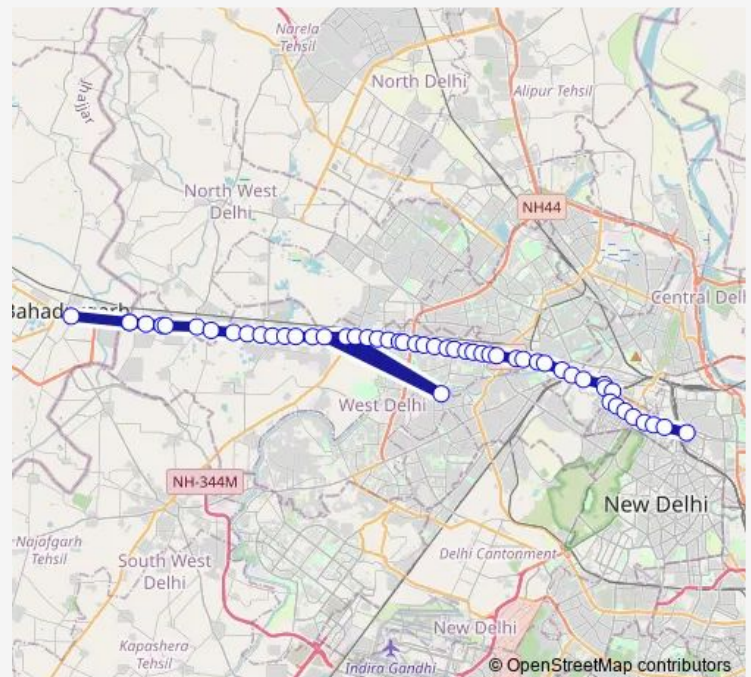

Thursday 07:10-19:35

Friday 07:10-19:35

Saturday 07:10-19:35

Sunday 07:10-19:35

Route info

Direction: Bahadurgarh

Stops: 52

Trip Duration: 2 hour 38 min