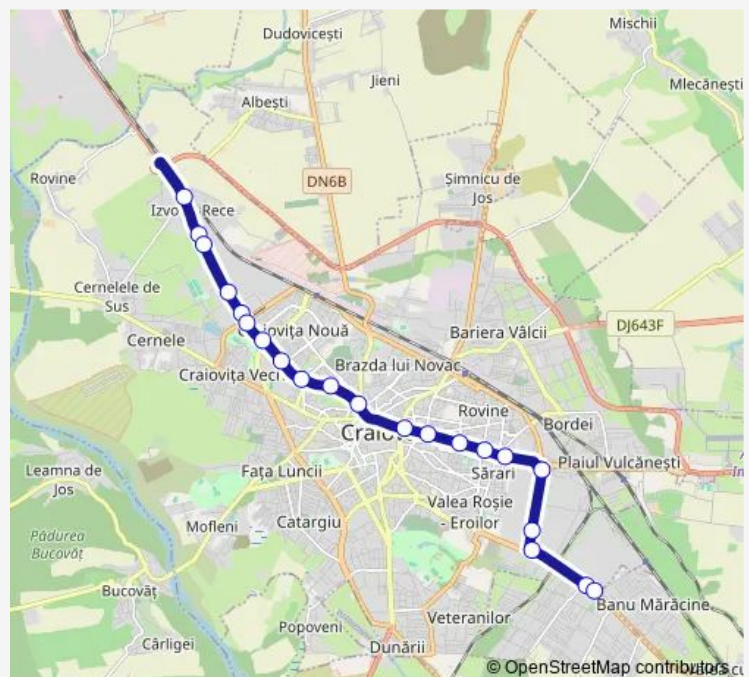

Saturday 07:36-16:35

Sunday 07:36-16:35

Route info

Direction: Ford Bucla

Stops: 22

Trip Duration: 0 hour 45 min

T101 — Tramvai T101

Direction

Pasaj Electro — Clif

17 stops

[Open route schedule](#)

Pasaj Electro

Viitorul

Institut

Rotonda

Piata Centrala