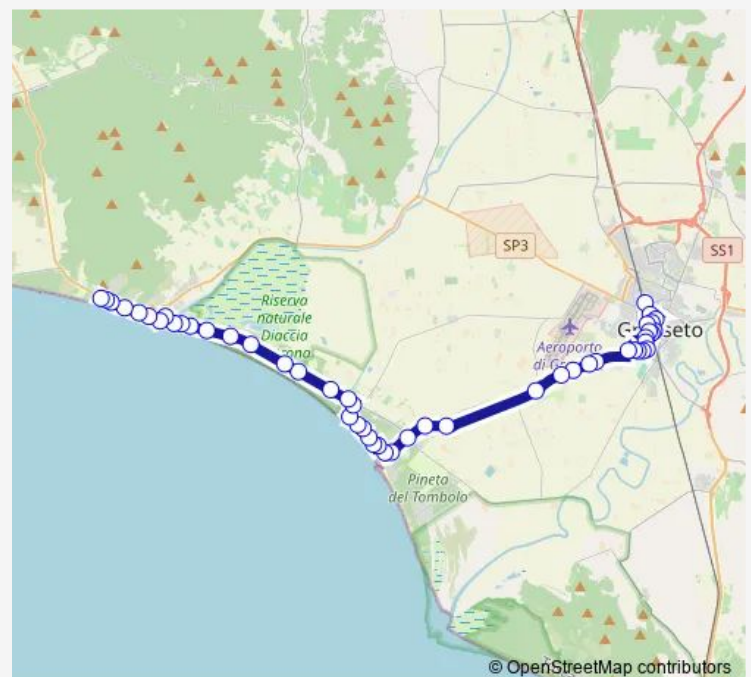

Saturday 14:00

Sunday —

Route info

Direction: Castiglione D.P. Garibaldi Centro

Stops: 39

Trip Duration: 0 hour 42 min

Marina Quadrivio

Marina Pingrosso