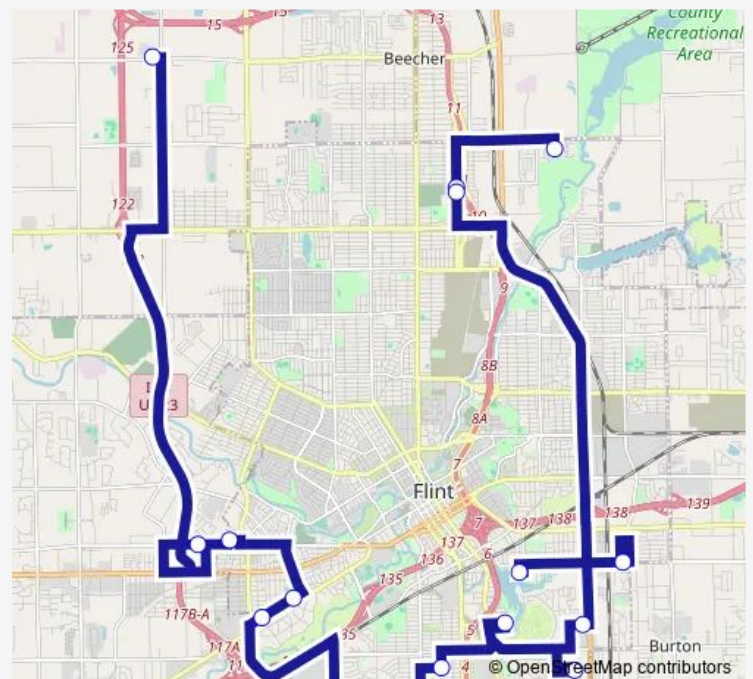

### Direction

Morningside & Pemberton — Northridge Academy

15 stops

[Open route schedule](#)

Morningside & Pemberton

Selby St & Eagle Ridge Ln

Selby St & Edgar Holt Dr

Fairbanks Ave & Crocker Ave

### Route schedule

Morningside & Pemberton — Northridge Academy

Monday 05:45

Tuesday 05:45

Wednesday 05:45

Thursday 05:45

Friday 05:45

Saturday —

### Route info

Direction: Morningside & Pemberton

Stops: 15

Trip Duration: 1 hour 30 min

713

BusMaps

**Direction**

Northridge Academy — Lippincott &amp; Trout

15 stops

[Open route schedule](#)

Northridge Academy

Morningside &amp; Pemberton

Selby St &amp; Eagle Ridge Ln

Selby St &amp; Edgar Holt Dr

Clovertree Apartments

Tacken St &amp; Joyner St