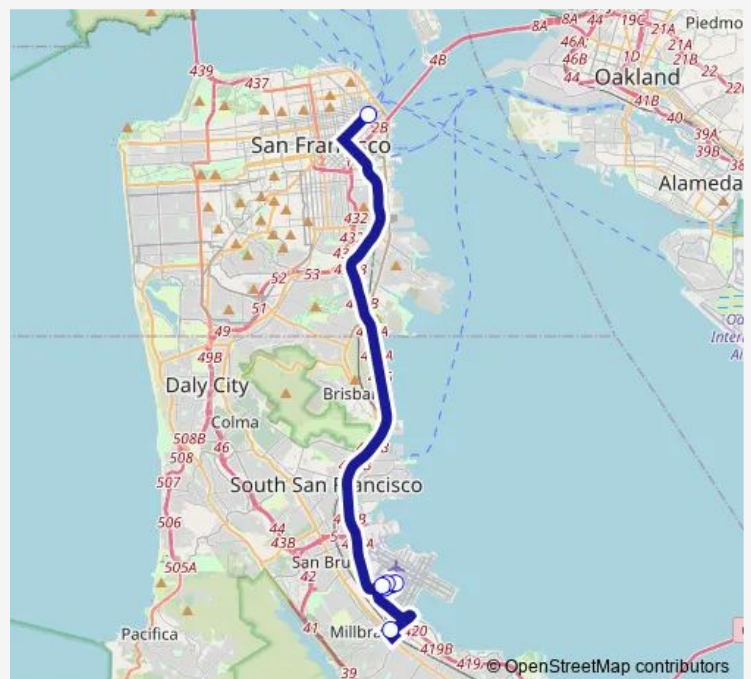

Bus 713 SF Transit Center - San Francisco International

[Go to website](#)**Direction**

Millbrae Bart-Bay 12 West Busway — SF Transit Center - Bart shuttle connection

6 stops

[Open route schedule](#)

Millbrae Bart-Bay 12 West Busway

SFO Airport Terminal A-Lower Level

SFO Airport Terminal 2-Lower Level

SFO Airport Terminal 3-Lower Level

SFO Airport Terminal G-Lower Level

SF Transit Center - Bart shuttle connection

Route schedule

Millbrae Bart-Bay 12 West Busway — SF Transit Center - Bart shuttle connection

Monday 04:01-04:21

Tuesday 04:01-04:21

Wednesday 04:01-04:21

Thursday 04:01-04:21

Friday 04:01-04:21

Saturday —

Sunday —

Route info

Direction: Millbrae Bart-Bay 12 West Busway

Stops: 6

Trip Duration: 0 hour 39 min

DirectionSF Transit Center - Bart shuttle connection — Millbrae
Bart-Bay 12 West Busway

6 stops

[Open route schedule](#)

SF Transit Center - Bart shuttle connection