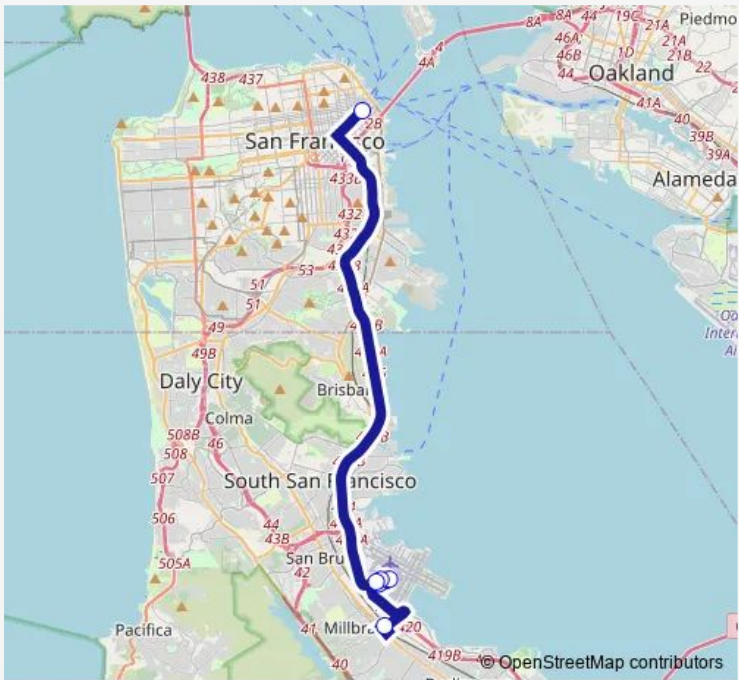

Bus 713 SF Transit Center - San Francisco International

[Go to website](#)

Direction
 Millbrae Bart-Bay 12 West Busway — SF Transit Center - Bart shuttle connection

6 stops

[Open route schedule](#)

- Millbrae Bart-Bay 12 West Busway
- SFO Airport Terminal A-Lower Level
- SFO Airport Terminal 2-Lower Level
- SFO Airport Terminal 3-Lower Level
- SFO Airport Terminal G-Lower Level
- SF Transit Center - Bart shuttle connection

Route schedule
 Millbrae Bart-Bay 12 West Busway — SF Transit Center - Bart shuttle connection

| | |
|-----------|-------------|
| Monday | 04:01-04:21 |
| Tuesday | 04:01-04:21 |
| Wednesday | 04:01-04:21 |
| Thursday | 04:01-04:21 |
| Friday | 04:01-04:21 |
| Saturday | — |
| Sunday | — |

Route info

Direction: Millbrae Bart-Bay 12 West Busway

Stops: 6

Trip Duration: 0 hour 39 min

DirectionSF Transit Center - Bart shuttle connection — Millbrae
Bart-Bay 12 West Busway

6 stops

[Open route schedule](#)

SF Transit Center - Bart shuttle connection

SFO Airport Terminal A-Lower Level

SFO Airport Terminal 2-Lower Level

SFO Airport Terminal 3-Lower Level

SFO Airport Terminal G-Lower Level

Millbrae Bart-Bay 12 West Busway