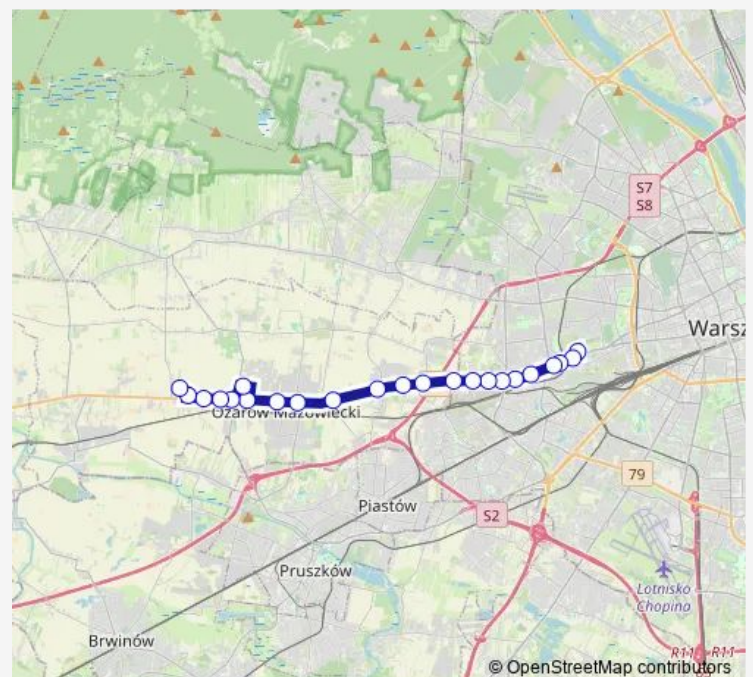

Ciepłownia Wola

Route schedule

Koprki Agricoop — Ciepłownia Wola

Monday	22:38-00:20 ⁺¹
Tuesday	22:38-00:20 ⁺¹
Wednesday	22:38-00:20 ⁺¹
Thursday	22:38-00:20 ⁺¹
Friday	22:38-00:20 ⁺¹
Saturday	21:36-00:20 ⁺¹
Sunday	21:36-00:20 ⁺¹

Route info

Direction: Koprki Agricoop

Stops: 21

Trip Duration: 0 hour 26 min

Direction

Cm. Wolski — Koprki Agricoop

23 stops

[Open route schedule](#)