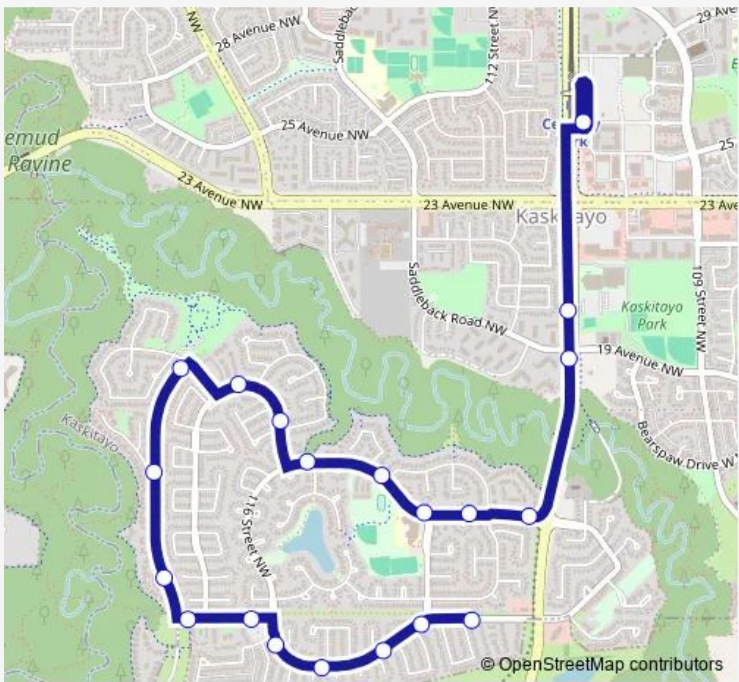

**Bus 713 Century Park - Twin Brooks**

[Go to website](#)

**Direction**  
 Century Park Transit Centre Bay I — 112a Street & 9 Avenue  
 19 stops  
[Open route schedule](#)

- Century Park Transit Centre Bay I
- 111 Street & Saddleback Road S Ent
- 111 Street & 12 Avenue
- Twin Brooks Drive & 12 Avenue
- 113 Street & 12 Avenue
- Twin Brooks Drive & 12 Avenue
- 115 Street & 12 Avenue
- 115a Street & 13 Avenue
- 115a Street & 15 Avenue
- 119 Street & Twin Brooks Close
- 119 Street & 12A Avenue
- 119 Street & 10A Avenue
- 118 Street & 9B Avenue
- 116 Street & 9B Avenue
- 116 Street & 9A Avenue
- 115 Street & 9 Avenue
- 114 Street & 9 Avenue
- 113a Street & 9 Avenue
- 112a Street & 9 Avenue

Route schedule  
 Century Park Transit Centre Bay I — 112a Street & 9 Avenue

Monday	05:31-23:01
Tuesday	05:31-23:01
Wednesday	05:31-23:01
Thursday	05:31-23:01
Friday	05:31-23:01
Saturday	08:02-23:02
Sunday	08:00-22:00

**Route info**  
 Direction: Century Park Transit Centre Bay I  
 Stops: 19  
 Trip Duration: 0 hour 16 min

## Direction

Twin Brooks Drive & 12 Avenue — Century Park Transit Centre Bay I

20 stops

[Open route schedule](#)

Twin Brooks Drive & 12 Avenue

115 Street & 12 Avenue

115a Street & 13 Avenue

115a Street & 15 Avenue