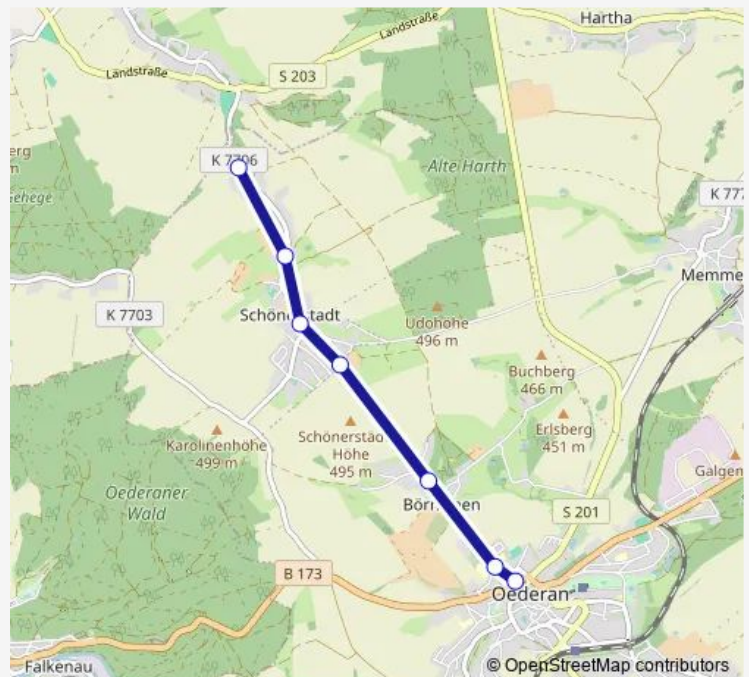

Tuesday 06:43-13:49

Wednesday 06:43-13:49

Thursday 06:43-13:49

Friday 06:43-13:49

Saturday —

Sunday —

Route info

Direction: Oederan, Markt

Stops: 7

Trip Duration: 0 hour 10 min

713

BusMaps

Direction

Oederan, Markt — Schönerstadt, Wendeschleife

7 stops

[Open route schedule](#)

Oederan, Markt

Oederan, Schule

Börnichen, Wendeschleife

Schönerstadt, Ortseingang

Schönerstadt, Am Teich

Schönerstadt, Ortsmitte

Schönerstadt, Wendeschleife

Route schedule

Route info

Direction: Oederan, Markt

Stops: 7

Trip Duration: 0 hour 10 min

Direction

Schönerstadt, Wendeschleife — Oederan, Markt

7 stops

[Open route schedule](#)