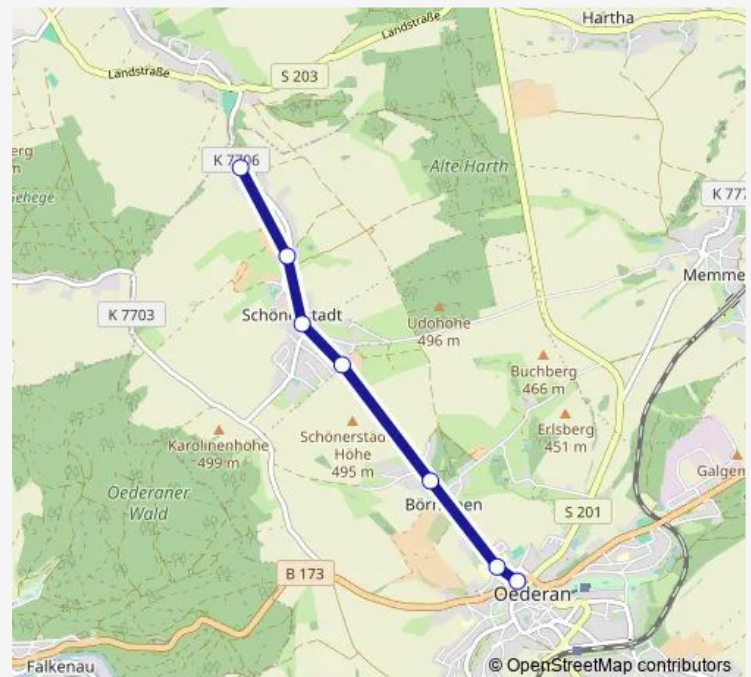

### Direction

Oederan, Markt — Schönerstadt, Wendeschleife

7 stops

[Open route schedule](#)

Oederan, Markt

Oederan, Schule

Börnichen, Wendeschleife

Schönerstadt, Ortseingang

### Route schedule

Oederan, Markt — Schönerstadt, Wendeschleife

Monday 06:43-13:49

Tuesday 06:43-13:49

Wednesday 06:43-13:49

Thursday 06:43-13:49

Friday 06:43-13:49

Saturday —

### Route info

Direction: Oederan, Markt

Stops: 7

Trip Duration: 0 hour 10 min

713

BusMaps

**Direction**

Oederan, Markt — Schönerstadt, Wendeschleife

## Route info

Direction: Oederan, Markt

Stops: 7

Trip Duration: 0 hour 10 min

**Direction**

Schönerstadt, Wendeschleife — Oederan, Markt

7 stops

[Open route schedule](#)