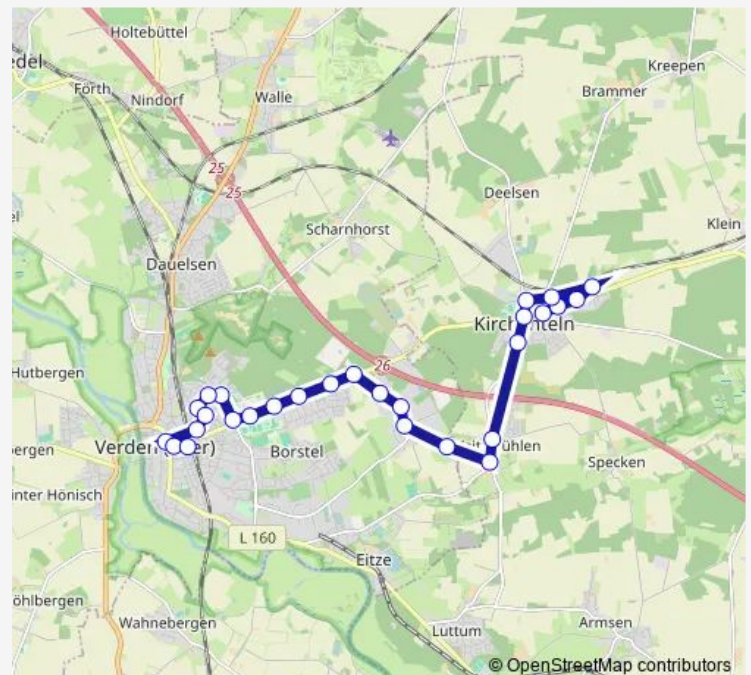

### Route schedule

Kirchlinteln Ortsmitte — Verden(Aller) Zob

Monday 05:39-08:13

Tuesday 05:39-08:13

Wednesday 05:39-08:13

Thursday 05:39-08:13

Friday 05:39-08:13

Saturday —

### Route info

Direction: Kirchlinteln Ortsmitte

Stops: 17

Trip Duration: 0 hour 18 min

## Direction

Verden(Aller) Zob — Kirchlinteln Schule

5 stops

[Open route schedule](#)

Verden(Aller) Zob

Verden(Aller) Kreisverwaltung

Verden(Aller) Heideweg

Kirchlinteln Ziegelei