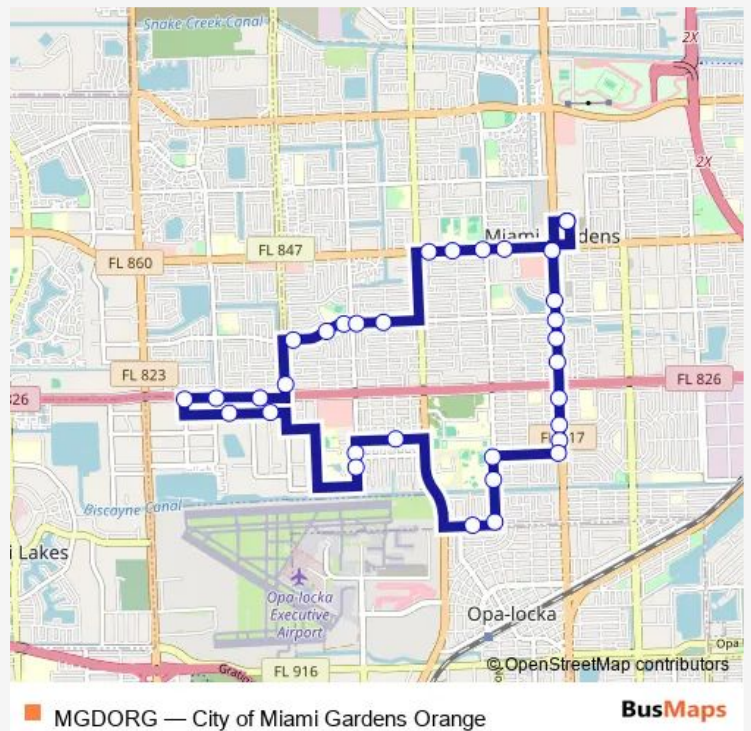

**Direction**

CITY HALL@18605 NW 27TH AVE — CITY HALL@18605 NW 27TH AVE

33 stops

[Open route schedule](#)

CITY HALL@18605 NW 27TH AVE

State HWY 817 @ NW 183rd St

NW 27 AV & NW 177 St

NW 27 AV & 175 St

5191 NW 167TH ST@CBT COLLAGE

**Route schedule**

CITY HALL@18605 NW 27TH AVE — CITY HALL@18605 NW 27TH AVE

Monday	07:00-18:16
Tuesday	07:00-18:16
Wednesday	07:00-18:16
Thursday	07:00-18:16
Friday	07:00-18:16
Saturday	07:00-17:30
Sunday	07:00-17:30

**Route info**

Direction: CITY HALL@18605 NW 27TH AVE

Stops: 33

Trip Duration: 1 hour 20 min

4831 NW 167TH ST@MAGIK ADULT DAYCARE

NW 47 AV & 168 Terr

NW 173 DR & NW 46 Av

NW 173 DR & NW 43 Rd