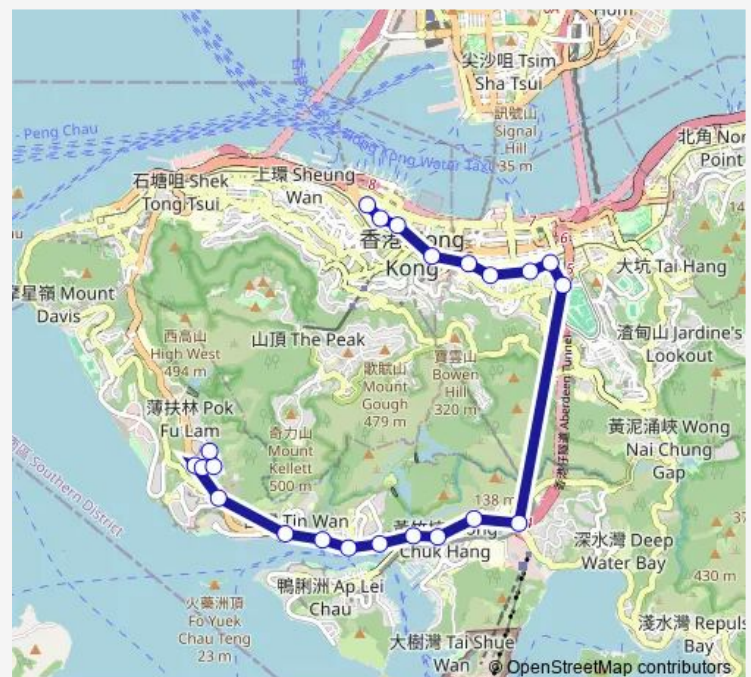

Monday 17:50-18:05

Tuesday 17:50-18:05

Wednesday 17:50-18:05

Thursday 17:50-18:05

Friday 17:50-18:05

Saturday —

Sunday —

Route info

Direction: [Ctb] Central (Exchange Square)[Kmb+Ctb] Exchange Square BUS Terminus/
Central (Exchange Square)

Stops: 22

Trip Duration: 0 hour 33 min

[Ctb] Victory Factory Building, Wong Chuk Hang Road[[Kmb+Ctb] Victory Factory Building/
Victory Factory Building, Wong Chuk Hang Road