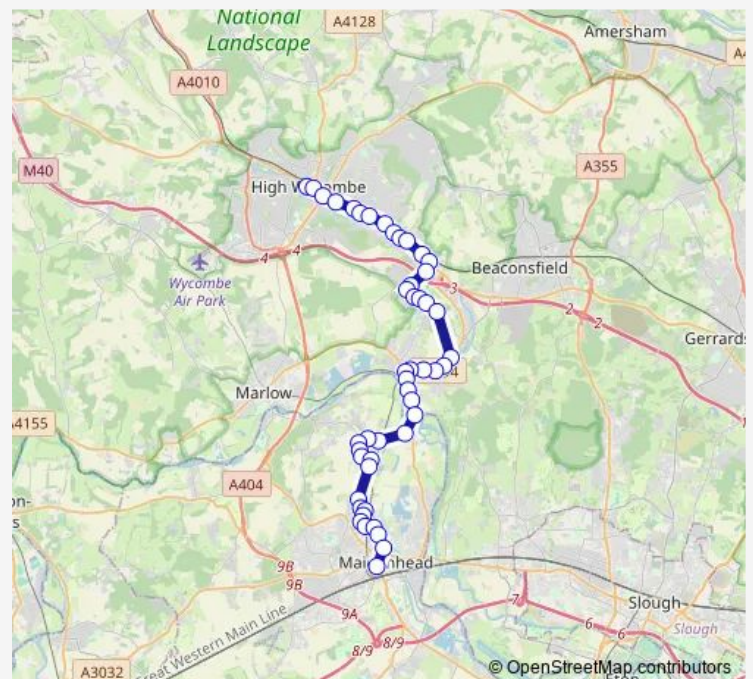

### Route schedule

High Wycombe Busstn — Frascati Way

Monday —

Tuesday —

Wednesday —

Thursday —

Friday —

Saturday —

### Route info

Direction: High Wycombe Busstn

Stops: 48

Trip Duration: 0 hour 55 min

■ 37B — High Wycombe - Flackwell Heath - Maidenhead

Cemetery

Brookbank

Cores End