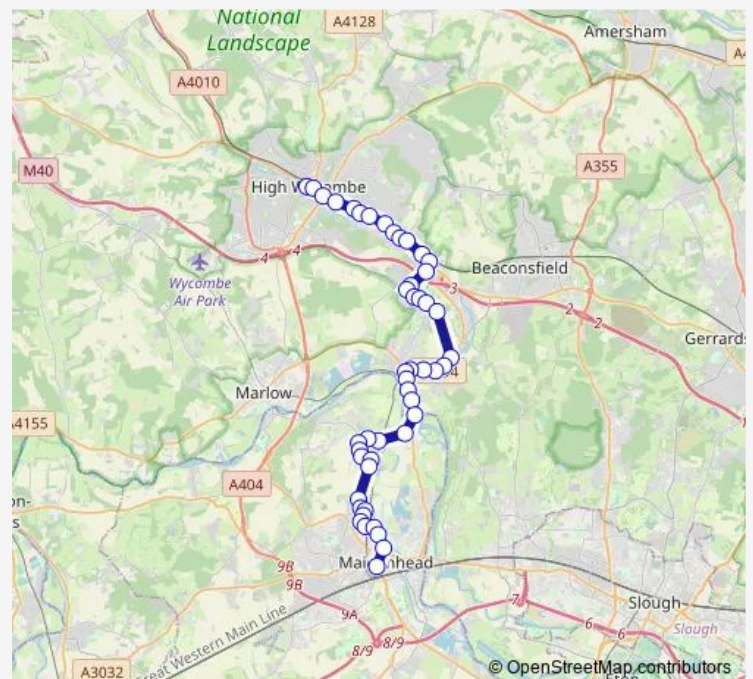

Straight Bit

Whitepit Lane

Town Lane

Route schedule

High Wycombe Busstn — Frascati Way

Monday —

Tuesday —

Wednesday —

Thursday —

Friday —

Saturday —

Sunday 07:30-17:30

Route info

Direction: High Wycombe Busstn

Stops: 48

Trip Duration: 0 hour 55 min

■ 37B — High Wycombe - Flackwell Heath - Maidenhead

Cemetery

Brookbank

Cores End

New Road

Railway Station

St Mark's Church

Hedsor Road

Ferry Lane

Riversdale South

Cookham Village Memorial

Cookham Rise Railway Station

St Elizabeth's Church

High Road

Broom Hill

The Shaw