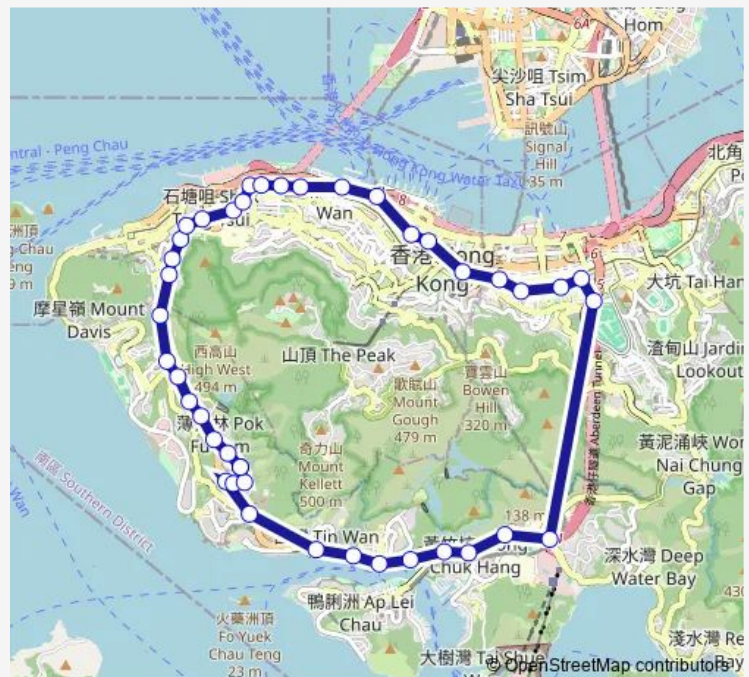

Route schedule

[Ctb] CHI Fu — [Ctb] CHI Fu

Monday 10:10-22:12

Tuesday 10:10-22:12

Wednesday 10:10-22:12

Thursday 10:10-22:12

Friday 10:10-22:12

Saturday 10:10-22:22

Sunday 07:10-22:12

Route info

Direction: [Ctb] CHI Fu

Stops: 42

Trip Duration: 0 hour 39 min

■ 37b — CHI FU FA Yuen - Central (Circular)

[Ctb] Eastern Street, DES Voeux Road West[[Kmb+Ctb] Eastern Street/
Eastern Street, DES Voeux Road West