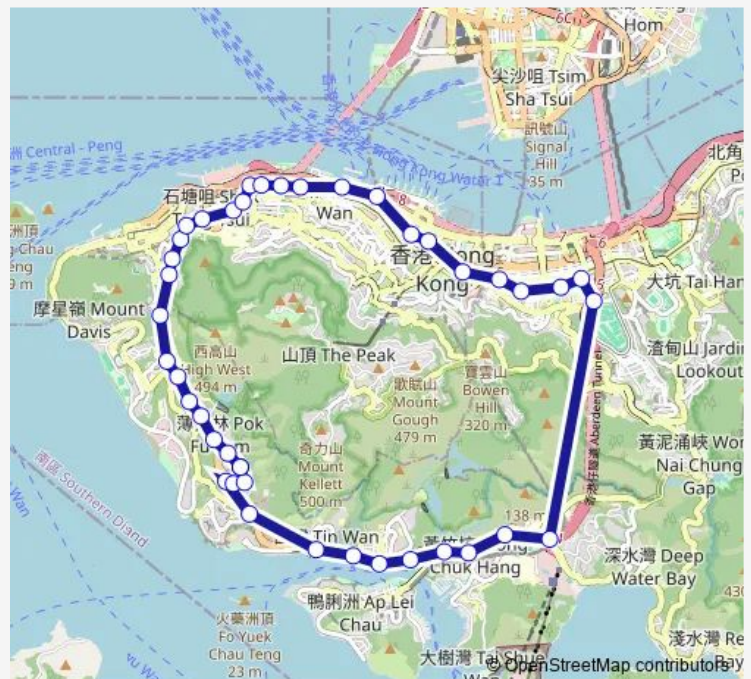

[Ctb] Centre Street, DES Voeux Road West[[Kmb+Ctb] Centre Street/<Br>Centre Street, DES Voeux Road West

### Route schedule

[Ctb] CHI Fu — [Ctb] CHI Fu

Monday 10:10-22:12

Tuesday 10:10-22:12

Wednesday 10:10-22:12

Thursday 10:10-22:12

Friday 10:10-22:12

Saturday 10:10-22:22

### Route info

Direction: [Ctb] CHI Fu

Stops: 42

Trip Duration: 0 hour 38 min

■ 37B — CHI FU FA Yuen - Central (Circular)

[Ctb] Eastern Street, DES Voeux Road West[[Kmb+Ctb]  
Eastern Street/<Br>Eastern Street, DES Voeux Road  
West