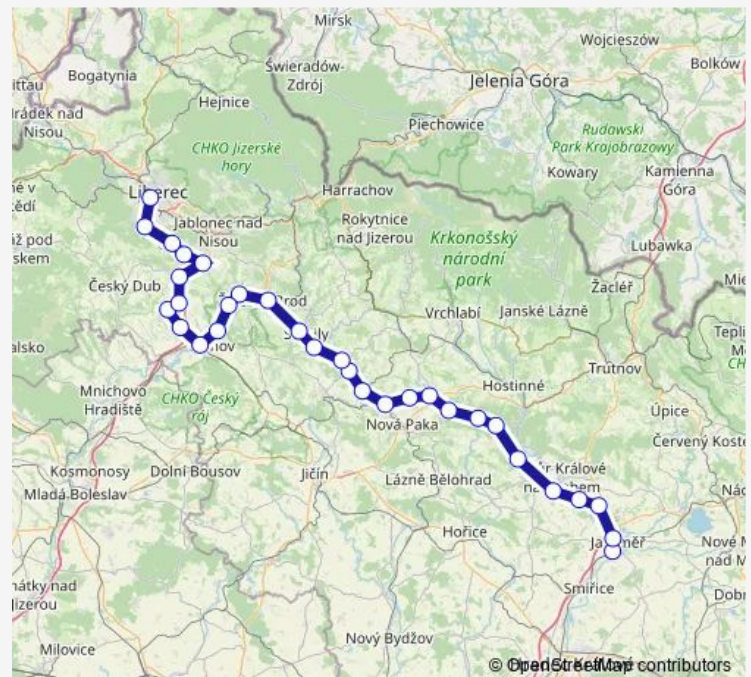

Stara Paka

Semily

Zelezny Brod

Mala Skala

Turnov

Rychnov u Jabl.n.Nisou

Liberec

### Route schedule

Hradec Kralove hl.n. — Liberec

Monday 05:26

Tuesday 05:26

Wednesday 05:26

Thursday 05:26

Friday 05:26

Saturday 05:26

### Route info

Direction: Hradec Kralove hl.n.

Stops: 11

Trip Duration: 2 hour 27 min

CD 030

BusMaps