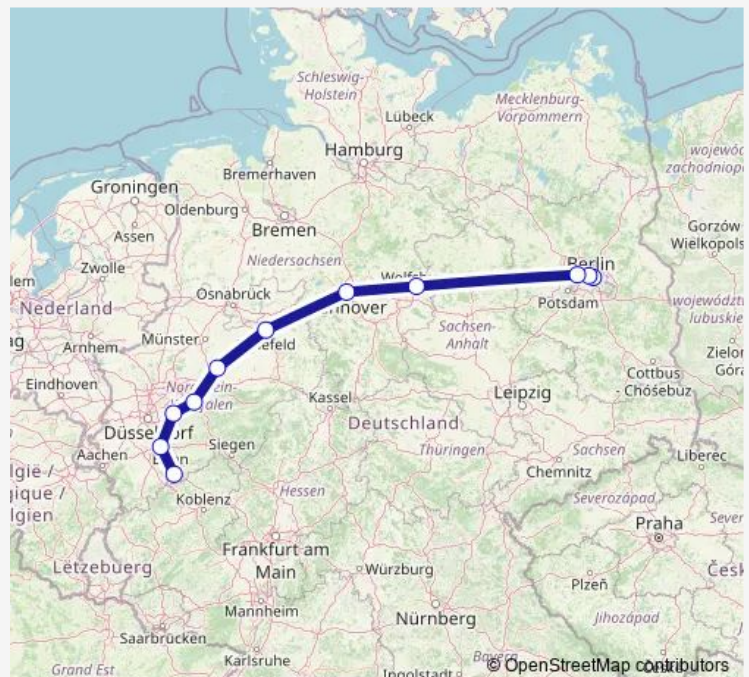

Berlin-Spandau

Wolfsburg Hbf

Hannover Hbf

Bielefeld Hbf

Hamm(Westf)

Hagen Hbf

Wuppertal Hbf

Köln Hbf

Saturday 06:09-06:38

Sunday 06:09-06:38

Route info

Direction: Berlin Ostbahnhof

Stops: 11

Trip Duration: 5 hour 28 min

ICE 654

Direction

Berlin Gesundbrunnen — Bonn-Bad Godesberg

11 stops

[Open route schedule](#)

Berlin Gesundbrunnen

Berlin Hbf (tief)

Berlin-Spandau

Wolfsburg Hbf

Hannover Hbf

Direction: Berlin Gesundbrunnen

Stops: 11

Trip Duration: 5 hour 2 min

Direction

undefined — undefined

0 stops

[Open route schedule](#)

Route schedule