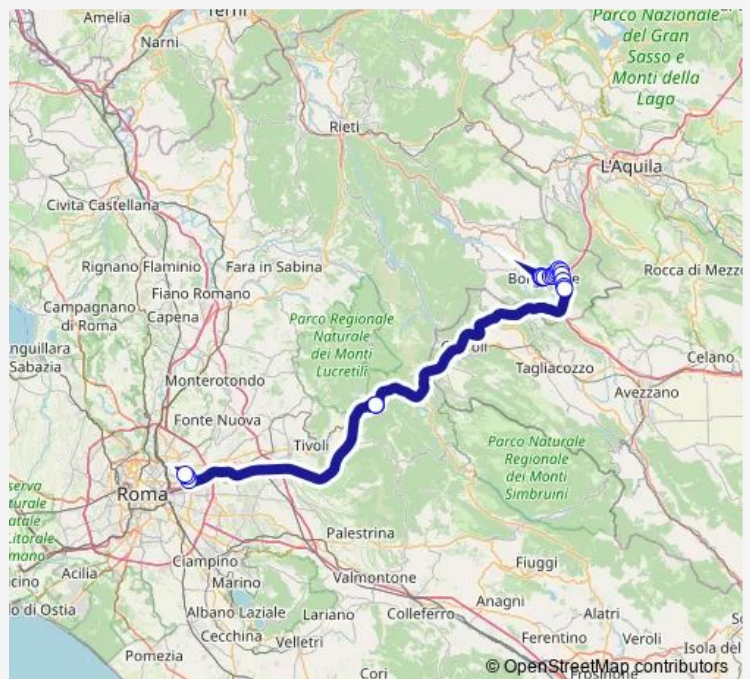

Bus Borgorose - Roma Ponte Mammolo # Fm202a

[Go to website](#)

Direction

Borgorose | Piazza Municipio # f8254 — Roma | Ponte Mammolo (Metro B) # f9021

20 stops

[Open route schedule](#)

Borgorose | Piazza Municipio # f8254

Borgorose | Via Corvaro (Km 5) # f8267

Borgorose | Casello Valle del Salto # f8268

Vicovaro | Valle dell'Aniene FS # f11676

Vicovaro | Valle dell'Aniene FS # f8957

Roma | Via Togliatti Via D'Onofrio # f9018

Roma | Via Togliatti Via Alberini # f9020

Roma | Ponte Mammolo (Metro B) # f9021

Route schedule

Borgorose | Piazza Municipio # f8254 — Roma | Ponte Mammolo (Metro B) # f9021

| | |
|-----------|-------|
| Monday | 05:50 |
| Tuesday | 05:50 |
| Wednesday | 05:50 |
| Thursday | 05:50 |
| Friday | 05:50 |
| Saturday | — |
| Sunday | — |

Route info

Direction: Borgorose | Piazza Municipio # f8254

Stops: 20

Trip Duration: 1 hour 30 min

Borgorose - Roma Ponte Mammolo # Fm202a

Bus time schedules and route maps are available in an offline PDF at busmaps.com. Use the busmaps.com website to see live bus times, train schedule or subway schedule, and step-by-step directions for all public transit in Borgorose