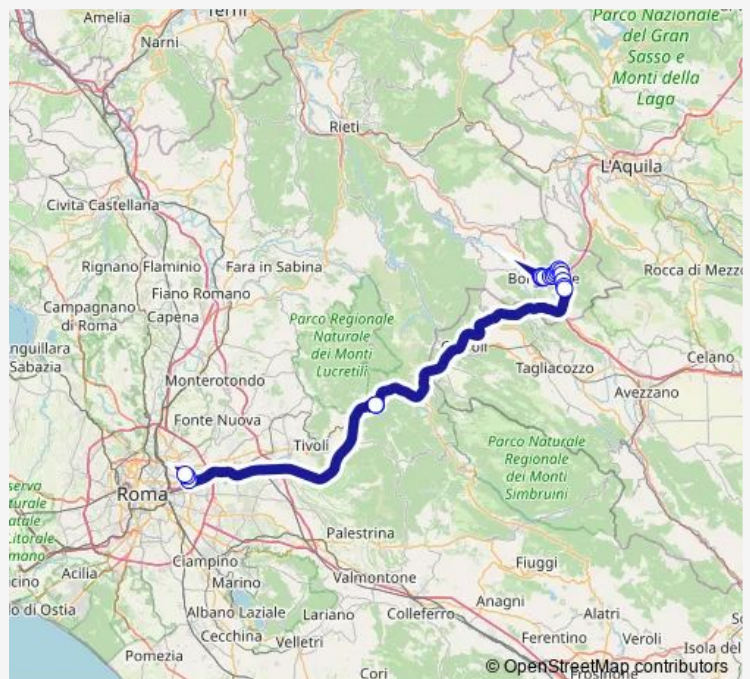

Direction

BORGOROSE | Piazza Municipio # f8254 — ROMA | Ponte Mammolo (Metro B) # f9021

20 stops

[Open route schedule](#)

- BORGOROSE | Piazza Municipio # f8254
- BORGOROSE | Viale Micangeli # f8255
- BORGOROSE | Via Roma Via San Rocco # f8256
- BORGOROSE | Via Roma Via Sant'Anastasia # f8257
- BORGOROSE | Via Roma Via Umberto I # f8258
- BORGOROSE | Collefegato # f8259
- BORGOROSE | Via Cicolana Via Salto Cicolana # f8260
- BORGOROSE | Via Cicolana Via Quercia # f8261
- BORGOROSE | Via Cicolana Via Rose # f8262
- BORGOROSE | Corvaro # f8263
- BORGOROSE | Via Corvaro Via Sport # f8264
- BORGOROSE | Via Corvaro (Km 3) # f8265
- BORGOROSE | San Francesco Vecchio # f8266
- BORGOROSE | Via Corvaro (Km 5) # f8267
- BORGOROSE | Casello Valle del Salto # f8268
- Vicovaro | Valle dell'Aniene FS # f11676
- VICOVARO | Valle dell'Aniene FS # f8957
- ROMA | Via Togliatti Via D'Onofrio # f9018
- ROMA | Via Togliatti Via Alberini # f9020
- ROMA | Ponte Mammolo (Metro B) # f9021

Route schedule

BORGOROSE | Piazza Municipio # f8254 — ROMA | Ponte Mammolo (Metro B) # f9021

Monday	05:50
Tuesday	05:50
Wednesday	05:50
Thursday	05:50
Friday	05:50
Saturday	—
Sunday	—

Route info

Direction: BORGOROSE | Piazza Municipio # f8254

Stops: 20

Trip Duration: 1 hour 40 min

Borgorose - Roma Ponte Mammolo # Fm202a

Bus time schedules and route maps are available in an offline PDF at busmaps.com. Use the busmaps.com website to see live bus times, train schedule or subway schedule, and step-by-step directions for all public transit in Borgorose