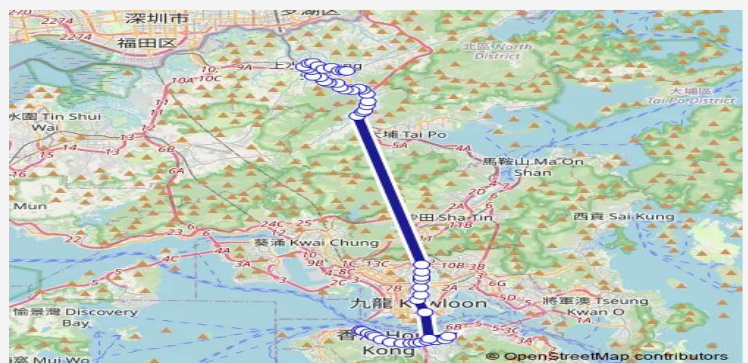

[Ctb] Statue Square, DES Voeux Road Central[[Kmb+Ctb] Statue Square/
Statue Square, DES Voeux Road Central[[Kmb] Statue Square

[Ctb] Admiralty Station - Admiralty Garden, Queensway[[Kmb+Ctb] Admiralty Station/
Admiralty Station - Admiralty Garden, Queensway[[Kmb] Admiralty Station

Route schedule

[Ctb] Macau Ferry, Connaught Road Central[[Db] Connaught Road West Outside Macau Ferry BUS Terminus[[Kmb+Ctb] Macau Ferry/
Macau Ferry, Connaught Road Central[[Kmb] Macau Ferry[[Xb] Connaught Road Central Eastbound Outside THE BUS Terminus Near HK Macau Ferry Pier, Sheung WAN (Departure During THE Period From 7.00 P.M. TO 7.00 A.M.) — [Kmb] Luen WO HUI BUS Terminus[[Lwb] Luen WO HUI BUS Terminus

Monday	00:00-01:10
Tuesday	00:00-01:10
Wednesday	00:00-01:10
Thursday	00:00-01:10
Friday	00:00-01:10
Saturday	00:00-01:10
Sunday	00:00-01:10

Route info

Direction: [Ctb] Macau Ferry, Connaught Road Central[[Db] Connaught Road West Outside Macau Ferry BUS Terminus[[Kmb+Ctb] Macau Ferry/
Macau Ferry, Connaught Road Central[[Kmb] Macau Ferry[[Xb] Connaught Road Central Eastbound Outside THE BUS Terminus Near HK Macau Ferry Pier, Sheung WAN (Departure During THE Period From 7.00 P.M. TO 7.00 A.M.)

Stops: 51
Trip Duration: 1 hour 26 min