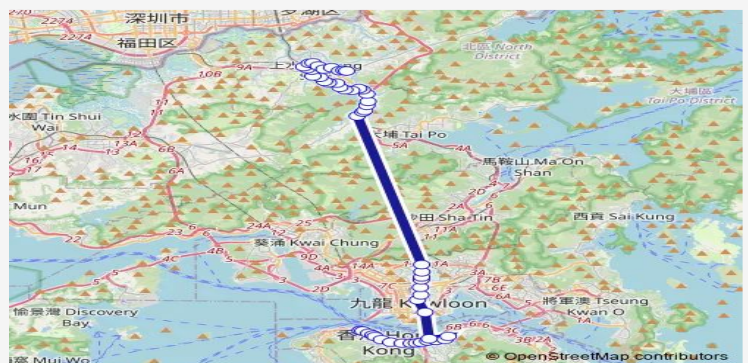

[Ctb] Statue Square, DES Voeux Road Central[[Kmb+Ctb] Statue Square/
Statue Square, DES Voeux Road Central[[Kmb] Statue Square

[Ctb] Admiralty - Admiralty Garden, Queensway[[Kmb+Ctb] Admiralty Station/
Admiralty - Admiralty Garden, Queensway[[Kmb] Admiralty Station

Route schedule

[Ctb] Macau Ferry, Connaught Road Central[[Db] Connaught Road West Outside Macau Ferry BUS Terminus[[Kmb+Ctb] Macau Ferry/
Macau Ferry, Connaught Road Central[[Kmb] Macau Ferry[[Xb] Connaught Road Central Eastbound Outside THE BUS Terminus Near HK Macau Ferry Pier, Sheung WAN (Departure During THE Period From 7.00 P.M. TO 7.00 A.M.) — [Kmb] Luen WO HUI BUS Terminus[[Lwb] Luen WO HUI BUS Terminus

Monday	00:00-01:10
Tuesday	00:00-01:10
Wednesday	00:00-01:10
Thursday	00:00-01:10
Friday	00:00-01:10
Saturday	00:00-01:10
Sunday	00:00-01:10

Route info

Direction: [Ctb] Macau Ferry, Connaught Road Central[[Db] Connaught Road West Outside Macau Ferry BUS Terminus[[Kmb+Ctb] Macau Ferry/
Macau Ferry, Connaught Road Central[[Kmb] Macau Ferry[[Xb] Connaught Road Central Eastbound Outside THE BUS Terminus Near HK Macau Ferry Pier, Sheung WAN (Departure During THE Period From 7.00 P.M. TO 7.00 A.M.)

Stops: 51
Trip Duration: 1 hour 22 min