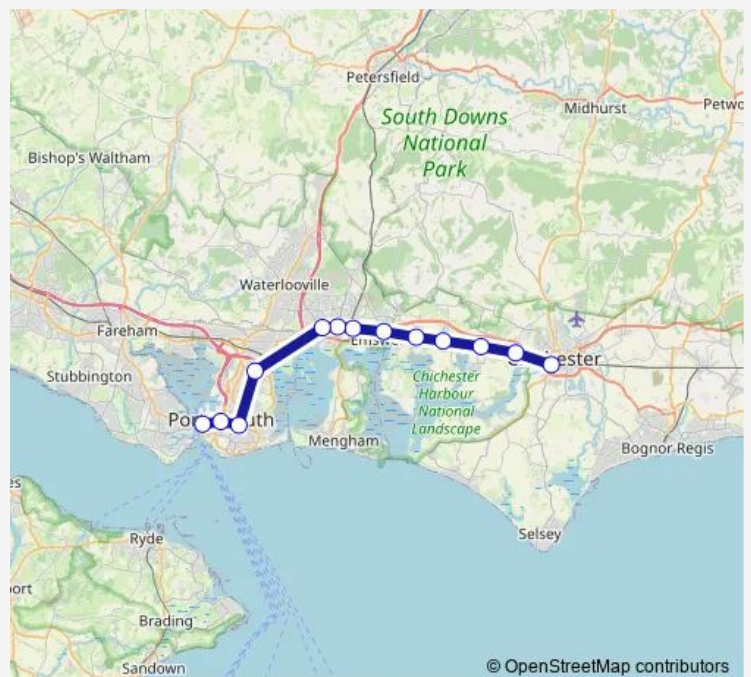

Rail Replacement Bus Service Sn:Cch->Pmh SN replacement bus service from CCH to Pmh

[Go to website](#)

Direction

Chichester — Portsmouth Harbour

13 stops

[Open route schedule](#)

Chichester

Fishbourne

Bosham

Nutbourne

Southbourne

Emsworth

Warblington

Havant

Bedhampton

Hilsea

Fratton

Portsmouth & Southsea

Portsmouth Harbour

Route schedule

Chichester — Portsmouth Harbour

Monday —

Tuesday —

Wednesday —

Thursday —

Friday —

Saturday —

Sunday

06:33-23:07

Route info

Direction: Chichester

Stops: 13

Trip Duration: 1 hour 9 min

■ Sn:Cch->Pmh — SN replacement bus service from CCH to Pmh