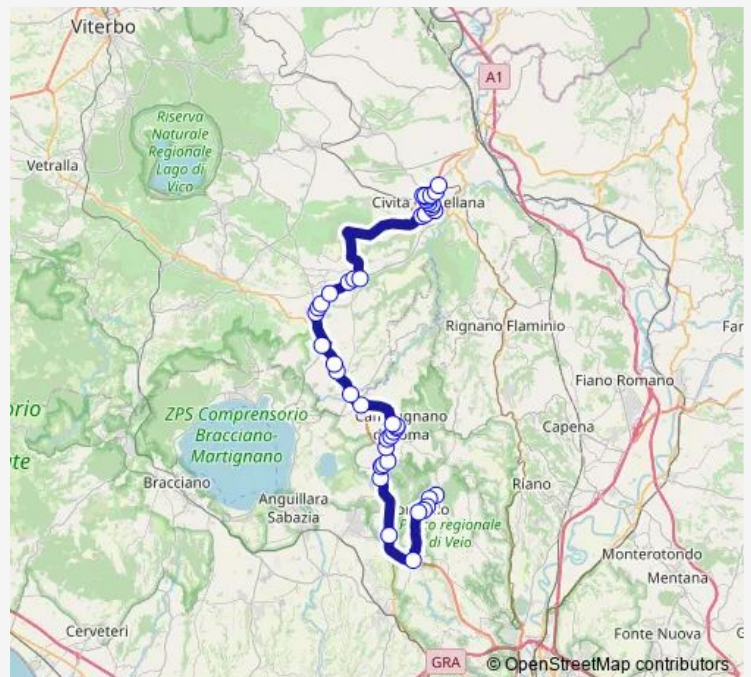

Route schedule

Formello | Via Formellese Via Monte Statua # f11407 — Civita | Via Terni Via Palombara # f2266

Monday 06:40

Tuesday 06:40

Wednesday 06:40

Thursday 06:40

Friday 06:40

Saturday —

Sunday —

Route info

Direction: Formello | Via Formellese Via Monte Statua # f11407

Stops: 43

Trip Duration: 1 hour 25 min

Formello - Civita Castellana # Cc715d

Nepi | Vigne Nuove # f1509

Monterosi | Piazzale Varisco # f1510