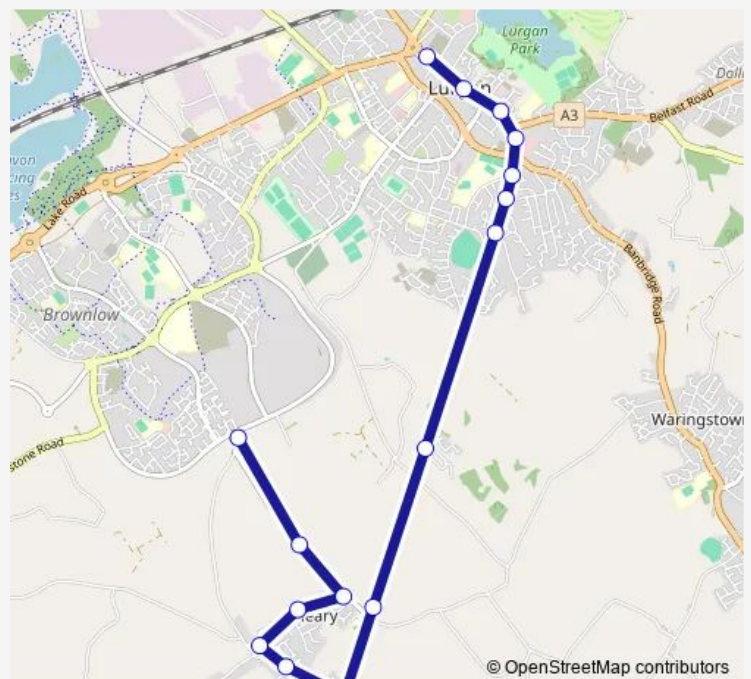

### Direction

Market Street Stop C — Scotts Corner

16 stops

[Open route schedule](#)

Market Street Stop C

High Street

Queen Street

Flush Place

### Route schedule

Market Street Stop C — Scotts Corner

Monday —

Tuesday 12:00

Wednesday —

Thursday 12:00

Friday —

Saturday —

### Route info

Direction: Market Street Stop C

Stops: 16

Trip Duration: 0 hour 17 min

50a — Scott's Corner - Lurgan, Market Street

**Direction**

Scotts Corner — Market Street Stop A

11 stops

## Route schedule

Scotts Corner — Market Street Stop A

Monday	—
Tuesday	10:30
Wednesday	—
Thursday	10:30
Friday	—
Saturday	—
Sunday	—