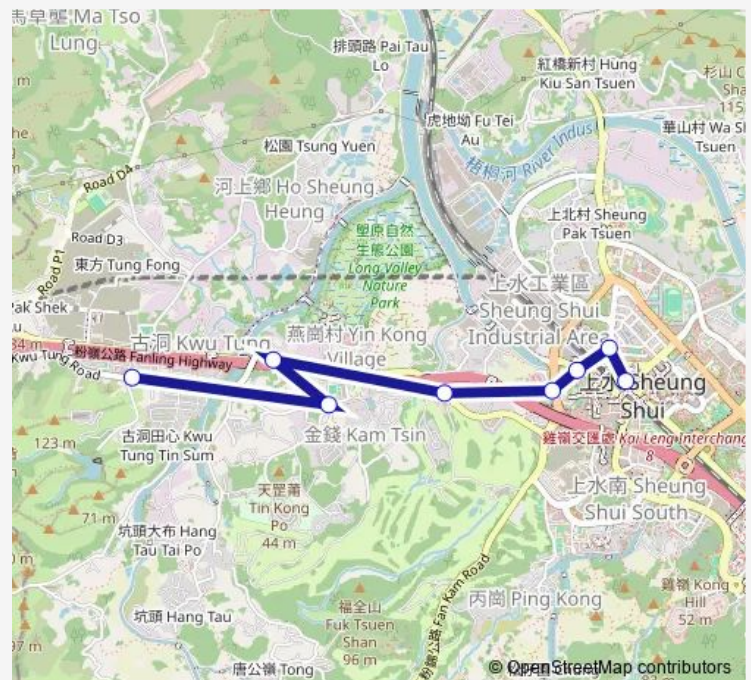

Route schedule

KWU TUNG ROAD, NEAR LADY HO TUNG WELFARE CENTRE — Sheung Shui Station Public Light BUS Terminus|Sheung Shui Station Public Light BUS Terminus

Monday 05:40-22:30

Tuesday 05:40-22:30

Wednesday 05:40-22:30

Thursday 05:40-22:30

Friday 05:40-22:30

Saturday 05:40-22:30

Sunday 05:40-22:30

Route info

Direction: KWU TUNG ROAD, NEAR LADY HO TUNG WELFARE CENTRE

Stops: 8

Trip Duration: 0 hour 14 min

Direction

Sheung Shui Station Public Light BUS Terminus|Sheung Shui Station Public Light BUS Terminus — KWU TUNG ROAD, NEAR LADY HO TUNG WELFARE CENTRE

8 stops

[Open route schedule](#)

Sheung Shui Station Public Light BUS Terminus|Sheung Shui Station Public Light BUS Terminus

Monday 05:40-22:30

Tuesday 05:40-22:30

Wednesday 05:40-22:30

Thursday 05:40-22:30

Friday 05:40-22:30

Saturday 05:40-22:30

Sunday 05:40-22:30

Route info