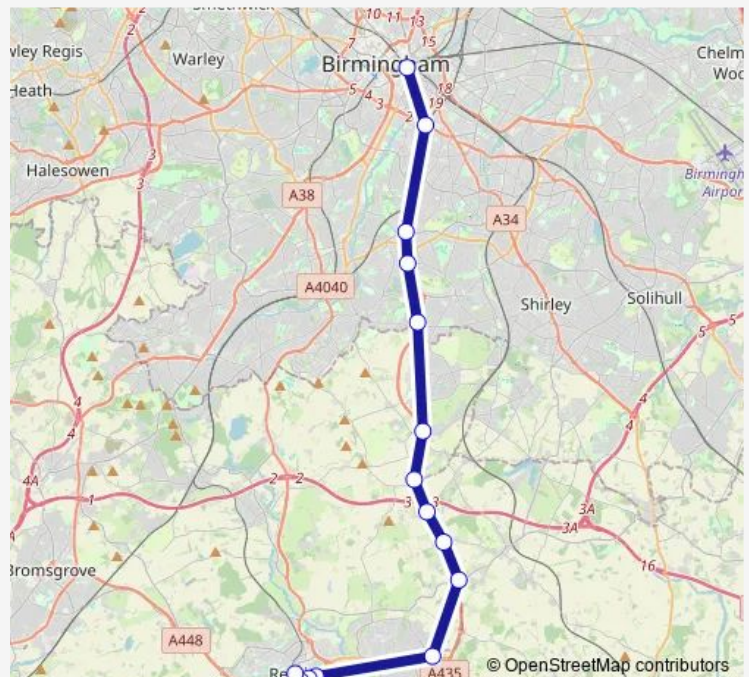

Hill Lane

Wythall Island

Maypole Shops

Addison Rd

King Edward Road

Moor St Selfridges

Route schedule

Redditch Bus Station — Moor St Selfridges

Monday 06:20-07:35

Tuesday 06:20-07:35

Wednesday 06:20-07:35

Thursday 06:20-07:35

Friday 06:20-07:35

Saturday 06:20-08:45

Sunday 08:50-09:50

Route info

Direction: Redditch Bus Station

Stops: 16

Trip Duration: 1 hour 1 min

■ 50A — Birmingham - Maypole - Wythall - Redditch

Direction

Moor St Selfridges — Redditch Bus Station

15 stops

[Open route schedule](#)

Lion Wood

Slip road

Redditch Gateway

Trafford Park

Ipsley Street

Station Way Top

Redditch Bus Station

Route schedule