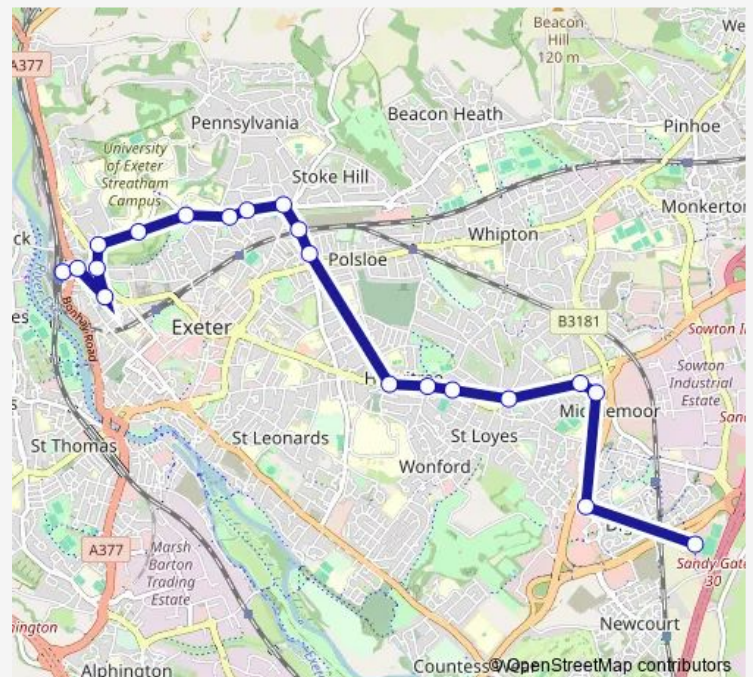

Friday —

Saturday 11:55-14:25

Sunday —

Route info

Direction: St Davids Station

Stops: 20

Trip Duration: 0 hour 28 min

78S — Exeter St Davids Stn - Sandy Park Stadium

Direction

Exeter Chiefs — St Davids Station

24 stops

[Open route schedule](#)

Exeter Chiefs

Newcourt Way

Russell Way

Rydon Park

Gallows Corner

Heavitree Bridge

St Loyes Road

Butts Road

Post Office

Henrys Bar

Mount Pleasant Health Centre

Sylvan Road

Saturday

17:00-19:30

Sunday

—

Route info

Direction: Exeter Chiefs

Stops: 24

Trip Duration: 0 hour 28 min