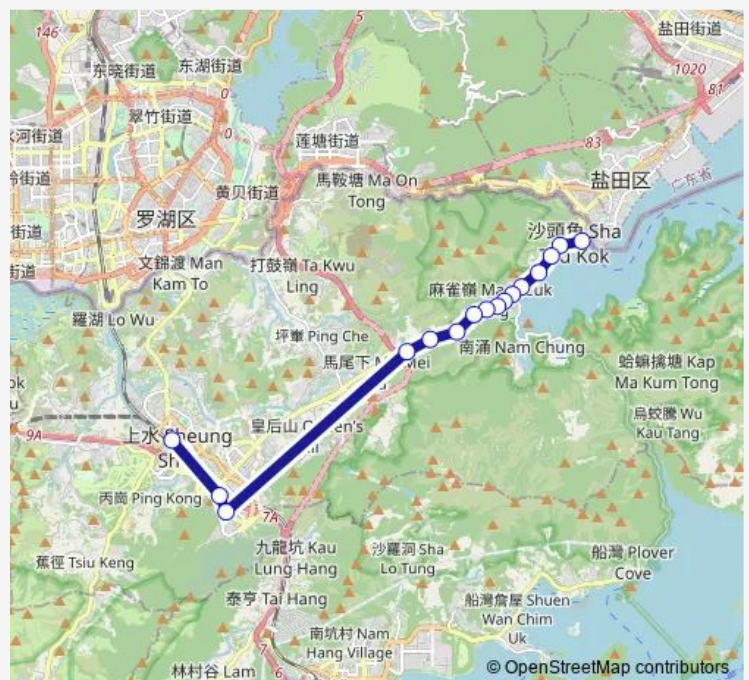

Route schedule

[Kmb] SHA TAU KOK BUS Terminus — [Kmb+Ctb] Sheung Shui BBI - Sheung Shui Terminus/
Sheung Shui|[Kmb] Sheung Shui BBI - Sheung Shui Terminus|[Lwb] Sheung Shui BBI - Sheung Shui Terminus

Monday 15:15-16:55

Tuesday 15:15-16:55

Wednesday 15:15-16:55

Thursday 15:15-16:55

Friday 15:15-16:55

Saturday 14:55-17:35

Sunday 14:55-17:35

Route info

Direction: [Kmb] SHA TAU KOK BUS Terminus

Stops: 16

Trip Duration: 0 hour 33 min

78S — Sheung Shui - SHA TAU Kok

Direction

[Kmb+Ctb] Sheung Shui BBI - Sheung Shui Terminus/
Sheung Shui|[Kmb] Sheung Shui BBI - Sheung Shui Terminus|[Lwb] Sheung Shui BBI - Sheung Shui Terminus — [Kmb] SHA TAU KOK BUS Terminus