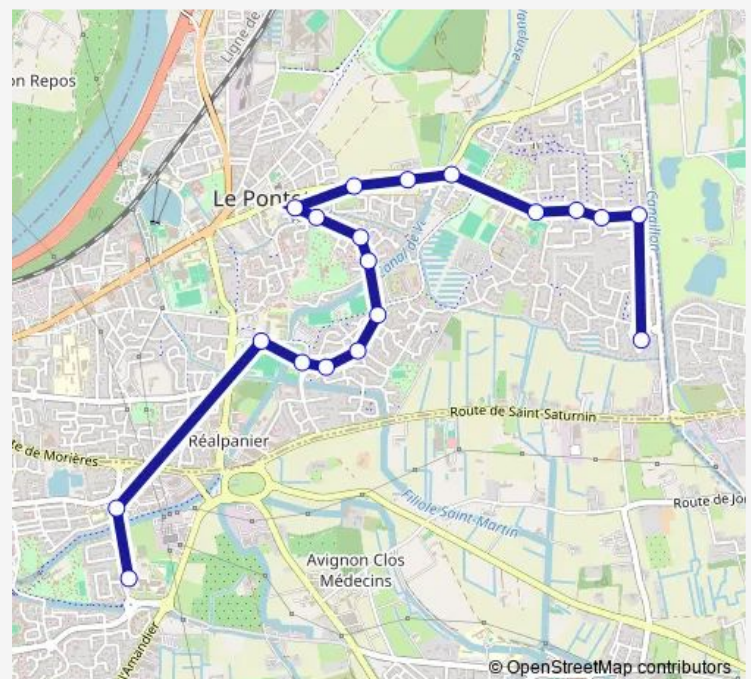

Bus LP2 LE Pontet - Lycee R. Char

[Go to website](#)

Direction

Lycée René Char — Chagall

19 stops

[Open route schedule](#)

Lycée René Char

Carpeaux

Chagall

Route schedule

Lycée René Char — Chagall

Monday 17:15-18:05

Tuesday 17:15-18:05

Wednesday 12:20

Thursday 17:15-18:05

Friday 17:15-18:05

Saturday —

Sunday —

Route info

Direction: Lycée René Char

Stops: 19

Trip Duration: 0 hour 24 min

© OpenStreetMap contributors

■ LP2 — LE Pontet - Lycee R. Char

BusMaps

Direction

Chagall — Lycée René Char

19 stops

[Open route schedule](#)

Chagall

Offante

Arbalestière