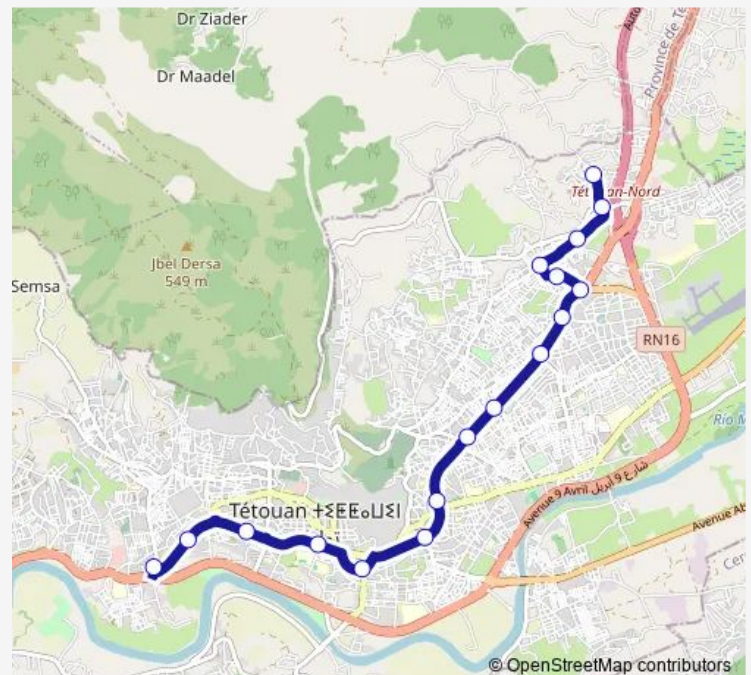

Avenue Des Far

Lycée Charif Al Idrissi

Mekki Nassiri - Aakbat El Halouf

Jardin Chellal

Clinique Nakhil

Avenue Moulay Al Hassan Belmehdi

Rif (Rommana)

Route schedule

Route info

Direction: Hjar Laaroussa

Stops: 17

Trip Duration: 0 hour 36 min

■ L8

BusMaps

Direction

Rif (Rommana) — Hjar Laaroussa

17 stops

[Open route schedule](#)

Rif (Rommana)

Avenue Moulay Al Hassan Belmehdi

Lycée Jaber Ibnou Hayane

Jardin Chellal

Ancienne Gare

Lycée Charif Al Idrissi

Thursday 06:00-22:00

Friday 06:00-22:00

Saturday 06:00-22:00

Sunday 06:00-22:00

Route info

Direction: Rif (Rommana)

Stops: 17

Trip Duration: 0 hour 36 min