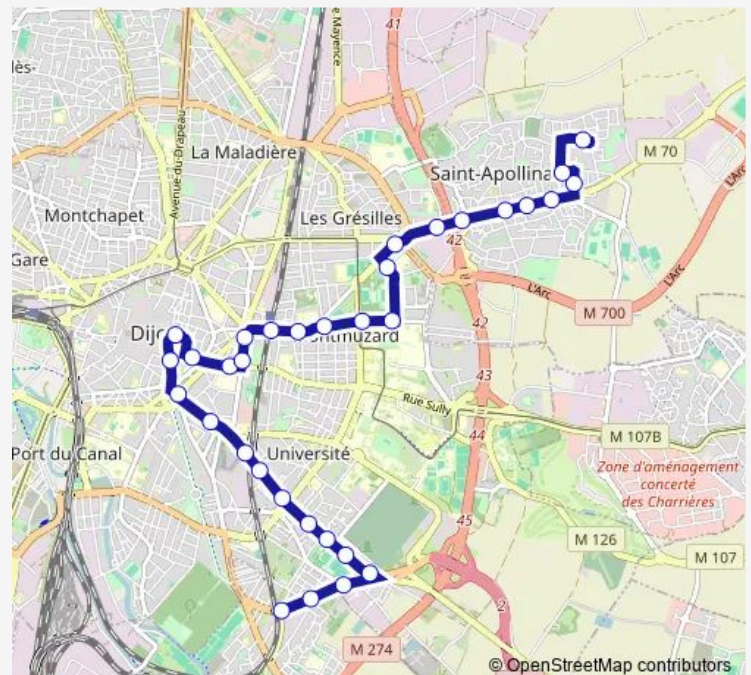

Urgences Chu

Parc des Sports

Doumer

Strasbourg

SnCF Porte Neuve

30 Octobre

Lycée H. Fontaine

Cité Dampierre

St-Michel

Théâtre

Bibliothèque

Route schedule

ST-Apollinaire Val Sully — Chicago

Monday	05:36-00:15 ⁺¹
Tuesday	05:36-00:15 ⁺¹
Wednesday	05:36-00:15 ⁺¹
Thursday	05:36-00:15 ⁺¹
Friday	05:36-00:15 ⁺¹
Saturday	05:37-00:15 ⁺¹
Sunday	06:44-00:15 ⁺¹

Route info

Direction: ST-Apollinaire Val Sully

Stops: 34

Trip Duration: 0 hour 35 min

L8 — Chicago <> ST-APO Val Sully

Wilson Sisley

Baudin

De Musset

Guignard

Chicago

Direction

Chicago — ST-Apollinaire Val Sully

33 stops

[Open route schedule](#)

Chicago

Guignard