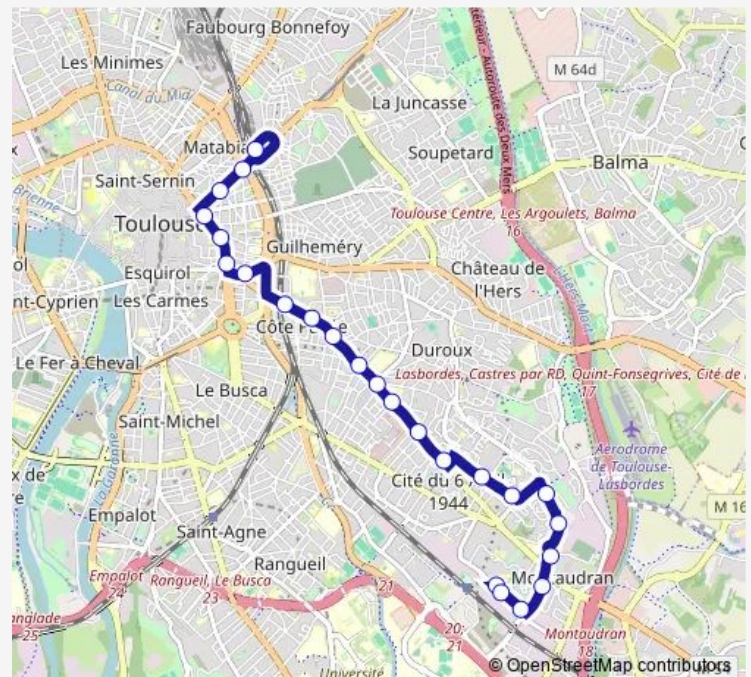

Langevin

Glaïeuls

Barrau

Beau Soleil

Belle Paule

Lanfant

Périssé

Place Dupuy

Thursday 05:16-01:00⁺¹

Friday 05:16-01:00⁺¹

Saturday 05:30-01:00⁺¹

Sunday 06:05-00:25⁺¹

Route info

Direction: Gonin

Stops: 24

Trip Duration: 0 hour 31 min

■ L8 — Marengo - Sncf / Gonin

BusMaps

Bachelier

Riquet

Marengo-Sncf

Direction

Marengo-Sncf — Gonin

23 stops

[Open route schedule](#)

Marengo-Sncf

Riquet

Bachelier

Jean Jaurès

St-Georges

François Verdier

Place Dupuy