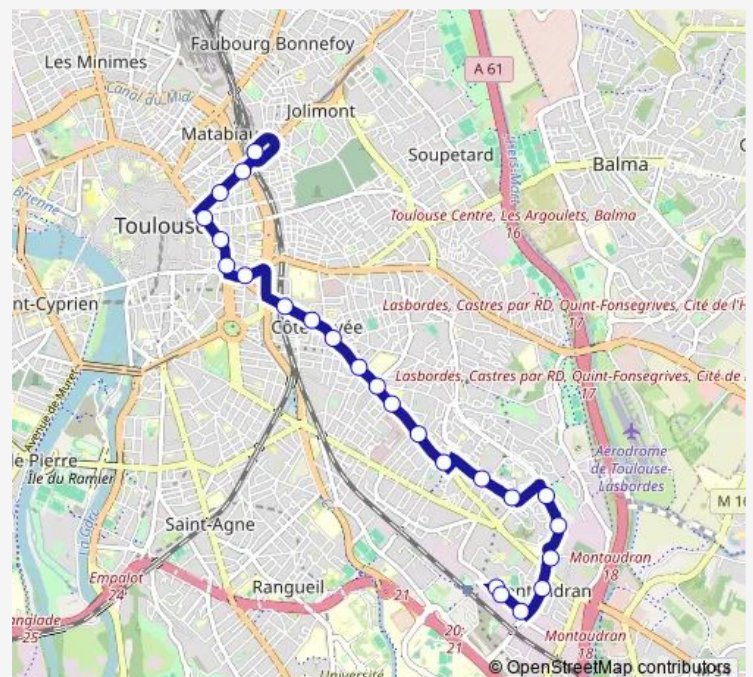

Direction

Gonin — Marengo-Sncf

24 stops

[Open route schedule](#)

Gonin

Gonin

Armentières

Lécrivain

Jean Jaurès

Route schedule

Gonin — Marengo-Sncf

Monday	05:15-00:25 ⁺¹
Tuesday	05:15-00:25 ⁺¹
Wednesday	05:15-00:25 ⁺¹
Thursday	05:15-01:00 ⁺¹
Friday	05:15-01:00 ⁺¹
Saturday	05:30-01:00 ⁺¹
Sunday	06:05-00:25 ⁺¹

Route info

Direction: Gonin

Stops: 24

Trip Duration: 0 hour 29 min

■ L8 — Marengo - Sncf / Gonin

Bachelier

Riquet

Marengo-Sncf

Direction

Marengo-Sncf — Gonin

23 stops

[Open route schedule](#)

Marengo-Sncf

Riquet

Bachelier

Jean Jaurès