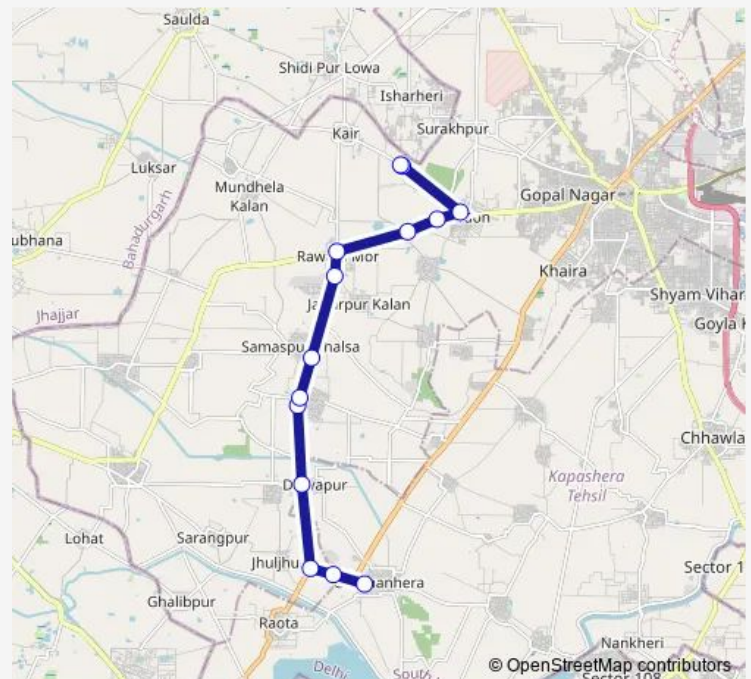

Jhul-Jhuli Check Post / Ghumanhera Crossing

Dariyapur Village / Malikpur Crossing

Ujwa Gaon

Ujwa School

Samaspur Khalsa

Jaffarpur Rtrm Hospital

Rawta Crossing

Surehra Crossing

Mitraon School

Mitraon Village (Kair Village Road)

Bhagini Nivedita College

Kair Depot

Route schedule

Ghuman Hera Village — Kair Depot

Monday 20:15

Tuesday 20:15

Wednesday 20:15

Thursday 20:15

Friday 20:15

Saturday 20:15

Sunday 20:15

Route info

Direction: Ghuman Hera Village

Stops: 14

Trip Duration: 0 hour 53 min

850stldown

BusMaps

850stdown Bus time schedules and route maps are available in an offline PDF at busmaps.com. Use the busmaps.com website to see live bus times, train schedule or subway schedule, and step-by-step directions for all public transit in Gurugram