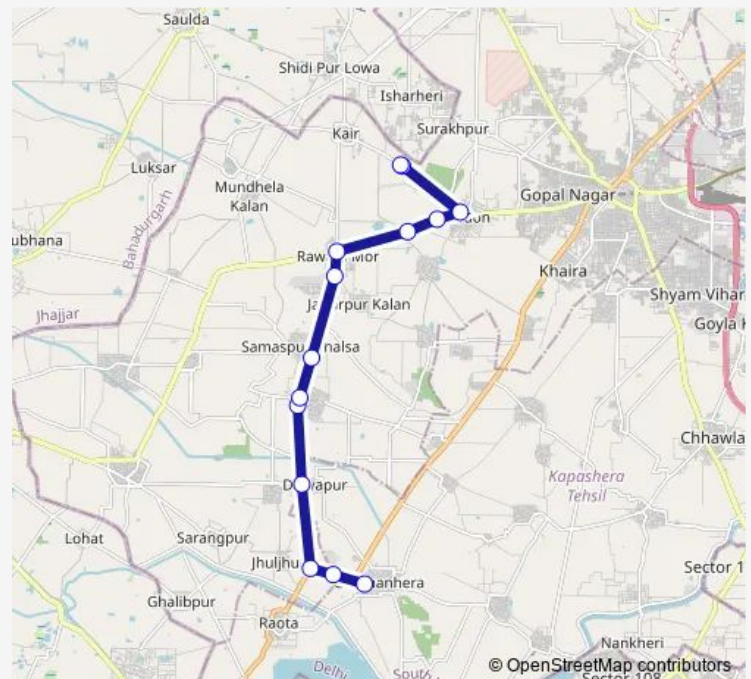

Bus 850stldown

[Go to website](#)

Direction

Ghuman Hera Village — Kair Depot

14 stops

[Open route schedule](#)

Ghuman Hera Village

Ghuman Hera DTC Depot

Jhul-Jhuli Check Post / Ghumanhera Crossing

Dariyapur Village / Malikpur Crossing

Ujwa Gaon

Ujwa School

Samaspur Khalsa

Jaffarpur Rtrm Hospital

Rawta Crossing

Surehra Crossing

Mitraon School

Mitraon Village (Kair Village Road)

Bhagini Nivedita College

Kair Depot

Route schedule

Ghuman Hera Village — Kair Depot

Monday	20:15
Tuesday	20:15
Wednesday	20:15
Thursday	20:15
Friday	20:15
Saturday	20:15
Sunday	20:15

Route info

Direction: Ghuman Hera Village

Stops: 14

Trip Duration: 0 hour 53 min

850stldown

BusMaps

850stldown Bus time schedules and route maps are available in an offline PDF at busmaps.com. Use the busmaps.com website to see live bus times, train schedule or subway schedule, and step-by-step directions for all public transit in Gurugram