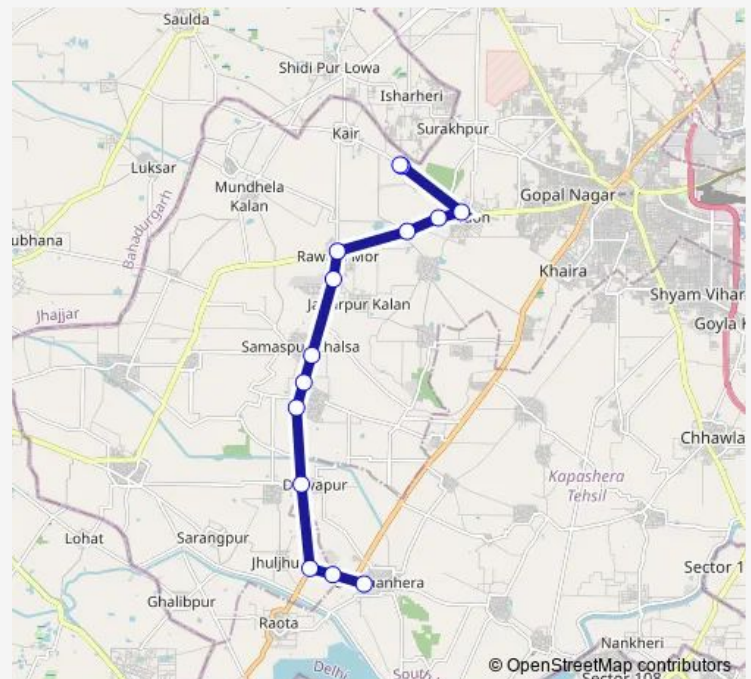

Mitraon School

Mitraon Village (Kair Village Road)

Bhagini Nivedita College

Kair Depot

Route schedule

Ghuman Hera Village — Kair Depot

Monday 20:15

Tuesday 20:15

Wednesday 20:15

Thursday 20:15

Friday 20:15

Saturday 20:15

Sunday 20:15

Route info

Direction: Ghuman Hera Village

Stops: 14

Trip Duration: 0 hour 53 min

850stldown

850stldown Bus time schedules and route maps are available in an offline PDF at busmaps.com. Use the busmaps.com website to see live bus times, train schedule or subway schedule, and step-by-step directions for all public transit in Gurugram