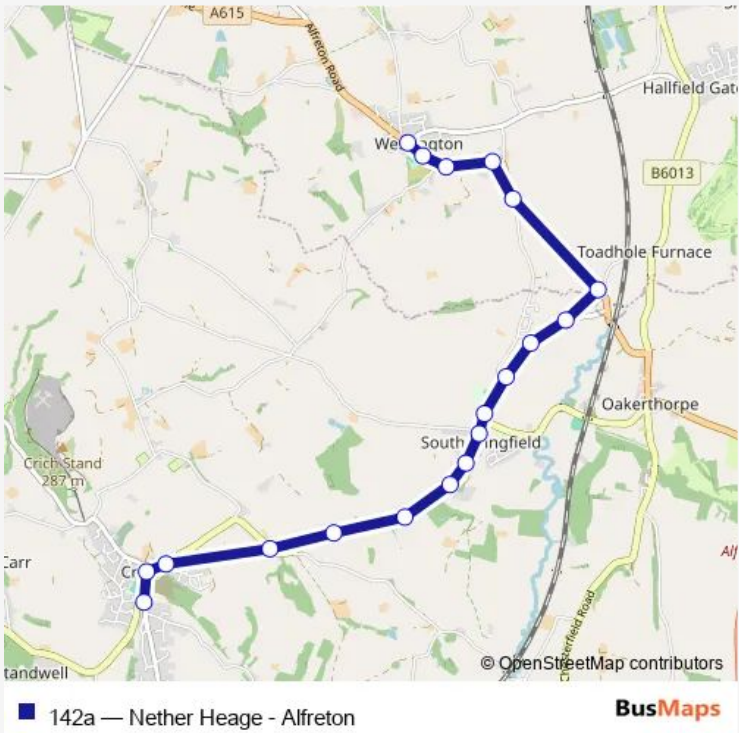

Bus 142a Nether Heage - Alfreton

[Go to website](#)

Direction
 Horse & Jockey — Market Place
 19 stops
[Open route schedule](#)

- Horse & Jockey
- The Green
- Matlock Road
- Cross Lane
- Wessington Lane
- Amber Row
- Birches Lane
- Birches Avenue
- Wessington Lane
- High Road
- Market Place
- Manor Court
- The Ark
- Wingfield Manor
- Garner Lane
- Dale View Farm
- Roes Hill
- Cross
- Market Place

Route schedule
 Horse & Jockey — Market Place

Monday	07:21
Tuesday	07:21
Wednesday	07:21
Thursday	07:21
Friday	07:21
Saturday	—
Sunday	—

Route info
 Direction: Horse & Jockey
 Stops: 19
 Trip Duration: 0 hour 15 min