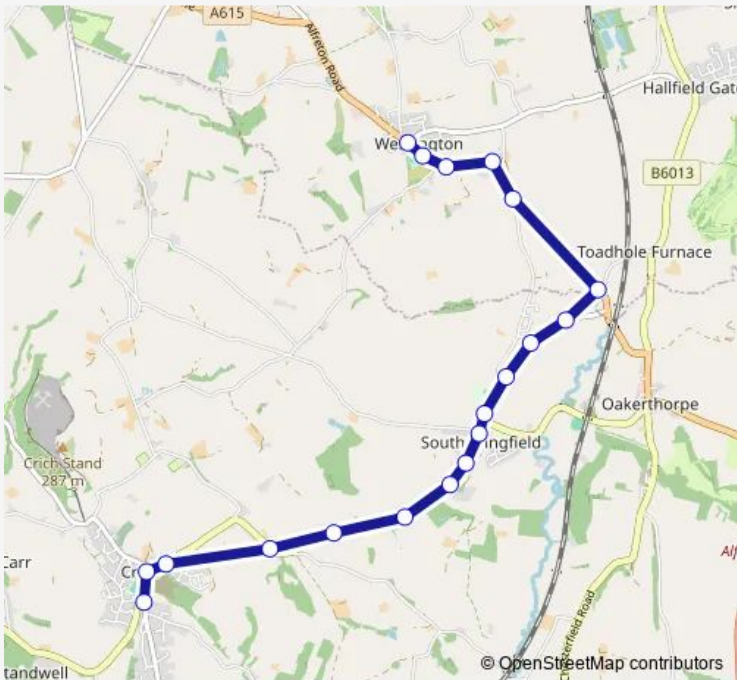

Bus 142a Nether Heage - Alfreton

[Go to website](#)

Direction
 Horse & Jockey — Market Place
 19 stops
[Open route schedule](#)

- Horse & Jockey
- The Green
- Matlock Road
- Cross Lane
- Wessington Lane
- Amber Row
- Birches Lane
- Birches Avenue
- Wessington Lane
- High Road
- Market Place
- Manor Court
- The Ark
- Wingfield Manor
- Garner Lane
- Dale View Farm
- Roes Hill
- Cross
- Market Place

Route schedule
 Horse & Jockey — Market Place

Monday	07:21
Tuesday	07:21
Wednesday	07:21
Thursday	07:21
Friday	07:21
Saturday	—
Sunday	—

Route info
 Direction: Horse & Jockey
 Stops: 19
 Trip Duration: 0 hour 15 min

142a — Nether Heage - Alfreton **BusMaps**

142a Bus time schedules and route maps are available in an offline PDF at busmaps.com. Use the busmaps.com website to see live bus times, train schedule or subway schedule, and step-by-step directions for all public transit in Matlock