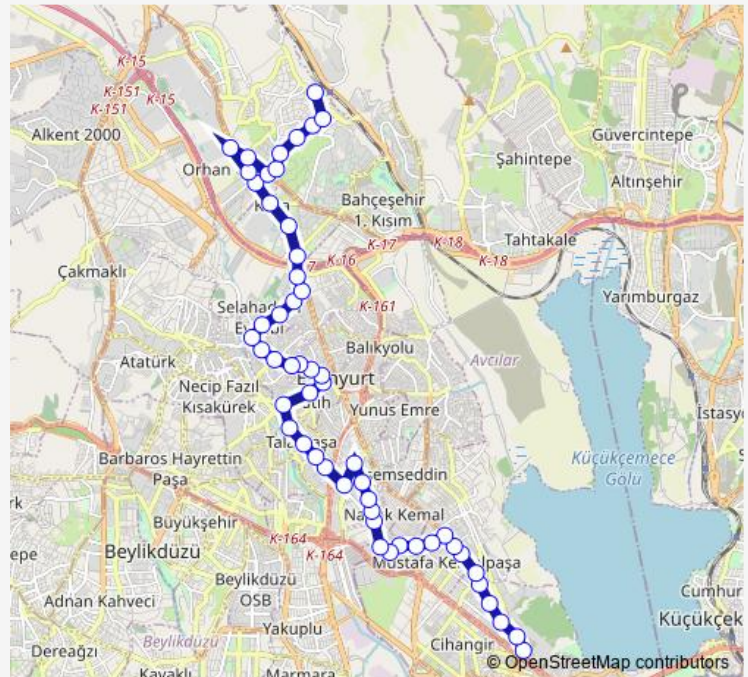

Thursday 06:35-22:30

Friday 06:35-22:30

Saturday 06:35-21:30

Sunday 07:40-20:40

Route infoDirection: İstanbul Üniversitesi-Cerrahpaşa Avcılar Kam-
püsü

Stops: 53

Trip Duration: 0 hour 48 min

142a — Boğazköy SON Durak - İstanbul Üniversitesi -
Cerrahpaşa Avcılar Kampüsü**BusMaps**

Stops: 55

Trip Duration: 0 hour 53 min

Aydin

Birlik Caddesi

Esenyurt Devlet Hastanesi

Kiraç Köprü

Fatih Sultan Mehmet Caddesi

1000.Sokak