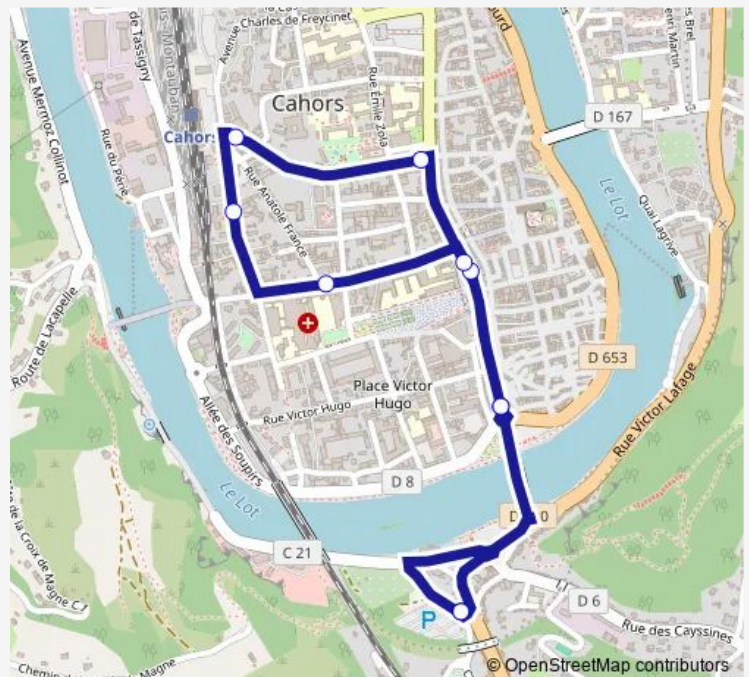

**Bus NA Navette A - P+R Chartreux - Gare - P+R Chartreux**

[Go to website](#)

**Direction**

P+R Chartreux — P+R Chartreux

10 stops

[Open route schedule](#)

P+R Chartreux

Carmes

**Route schedule**

P+R Chartreux — P+R Chartreux

Monday 07:20-19:35

Tuesday 07:20-19:35

Wednesday 07:20-19:35

Thursday 07:20-19:35

Friday 07:20-19:35

Saturday 07:20-12:35

Sunday —

**Route info**

Direction: P+R Chartreux

Stops: 10

Trip Duration: 0 hour 13 min

NA — Navette A - P+R Chartreux - Gare - P+R Chartreux

NA Bus time schedules and route maps are available in an offline PDF at [busmaps.com](https://busmaps.com). Use the [busmaps.com](https://busmaps.com) website to see live bus times, train schedule or subway schedule, and step-by-step directions for all public transit in Cahors