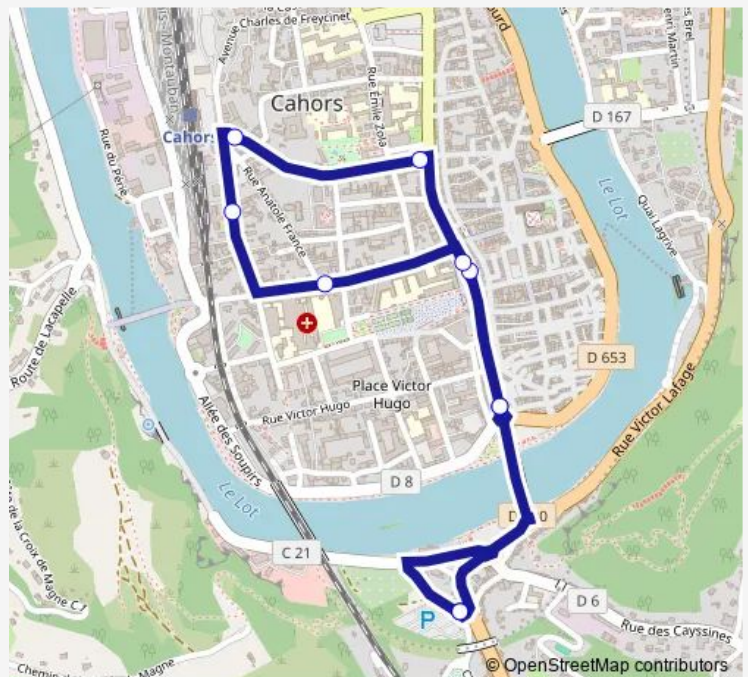

Bus Na Navette A - P+R Chartreux - Gare - P+R Chartreux

[Go to website](#)

Direction

P+R Chartreux — P+R Chartreux

10 stops

[Open route schedule](#)

P+R Chartreux

Carmes

Route schedule

P+R Chartreux — P+R Chartreux

Monday 07:20-19:35

Tuesday 07:20-19:35

Wednesday 07:20-19:35

Thursday 07:20-19:35

Friday 07:20-19:35

Saturday 07:20-12:35

Sunday —

Route info

Direction: P+R Chartreux

Stops: 10

Trip Duration: 0 hour 13 min

Na — Navette A - P+R Chartreux - Gare - P+R Chartreux

Na Bus time schedules and route maps are available in an offline PDF at busmaps.com. Use the busmaps.com website to see live bus times, train schedule or subway schedule, and step-by-step directions for all public transit in Cahors