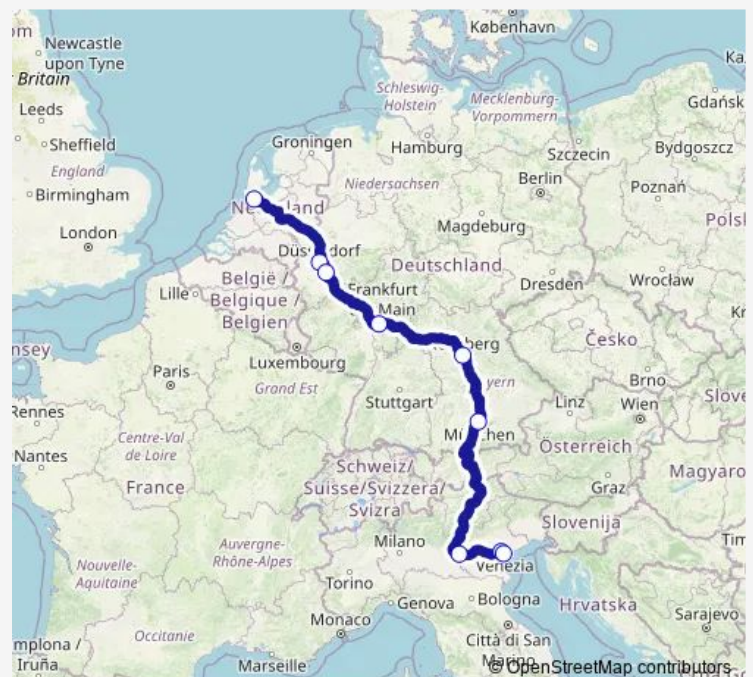

Tuesday 12:15-13:15

Wednesday 12:15-13:15

Thursday 12:15-13:15

Friday 12:15-13:15

Saturday 12:15-13:15

Sunday 12:15-13:15

Route info

Direction: Amsterdam Sloterdijk

Stops: 9

Trip Duration: 18 hour 45 min

Direction

Venice (Tronchetto) — Amsterdam Sloterdijk

9 stops

[Open route schedule](#)

Venice (Tronchetto)

Venice Mestre (Stazione Fs)

Verona (Porta Nuova)

Munich central bus station

Nuremberg central bus station (Willy-Brandt-Platz)

Frankfurt Airport (P36, Terminal 1)

Leverkusen (Mitte station)

Düsseldorf central bus station

Amsterdam Sloterdijk

Route schedule

Venice (Tronchetto) — Amsterdam Sloterdijk

Monday	19:00-20:00
Tuesday	19:00-20:00
Wednesday	19:00-20:00
Thursday	19:00-20:00
Friday	19:00-20:00
Saturday	19:00-20:00
Sunday	19:00-20:00

Route info