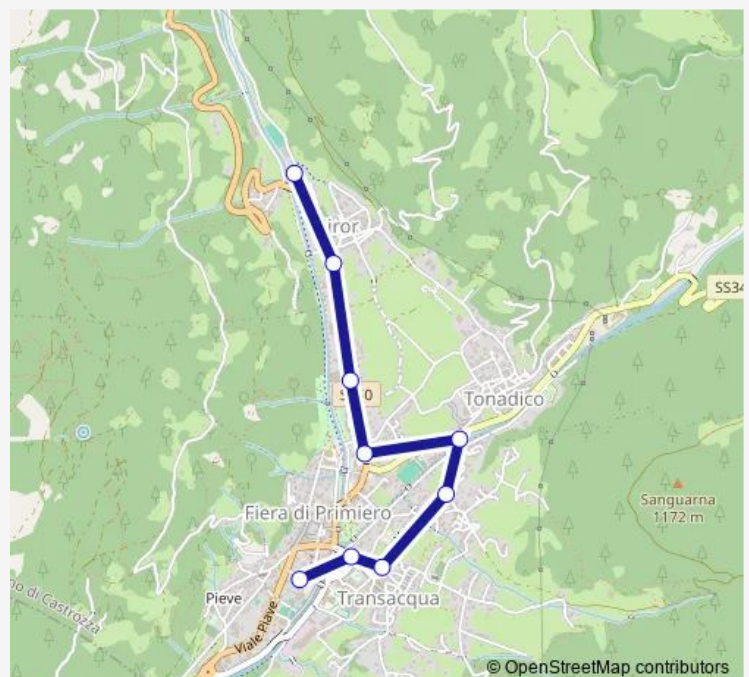

Bus B511 Siror - Fiera P. - Imer - Canal S.B.[Go to website](#)**Direction**

Siror. Centro Sportivo — Fiera di Primiero

9 stops

[Open route schedule](#)

Siror. Centro Sportivo

Siror

Fiera di P. Via Roma 75

Tressane

Tonadico. 3 Ponti

Transacqua. Albergo Belvedere

Transacqua. Piazza S.Marco

Transacqua. Isolabella

Fiera di Primiero

Route schedule

Siror. Centro Sportivo — Fiera di Primiero

Monday 07:29

Tuesday 07:29

Wednesday 07:29

Thursday 07:29

Friday 07:29

Saturday 07:29

Sunday —

Route info

Direction: Siror. Centro Sportivo

Stops: 9

Trip Duration: 0 hour 10 min

■ B511 — Siror - Fiera P. - Imer - Canal S.B.

B511 Bus time schedules and route maps are available in an offline PDF at busmaps.com. Use the busmaps.com website to see live bus times, train schedule or subway schedule, and step-by-step directions for all public transit in Siror