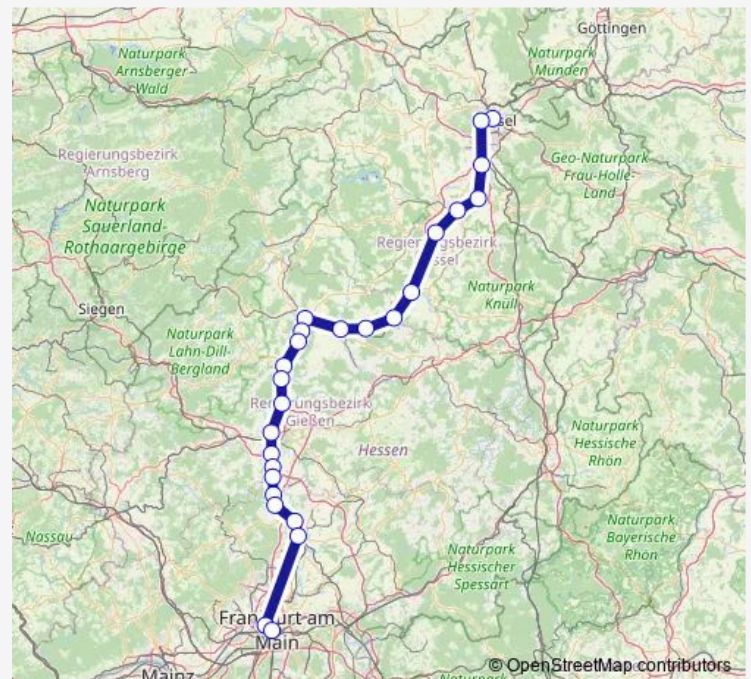

Friday 05:20-17:18

Saturday 05:20-19:20

Sunday 05:20-19:20

Route info

Direction: Frankfurt(Main)Hbf

Stops: 12

Trip Duration: 2 hour 16 min

■ RE30

Direction

Frankfurt(Main)Hbf — Gießen

11 stops

[Open route schedule](#)

Frankfurt(Main)Hbf

Frankfurt(Main)West

Bad Vilbel

Bahnhof, Friedberg (Hessen)