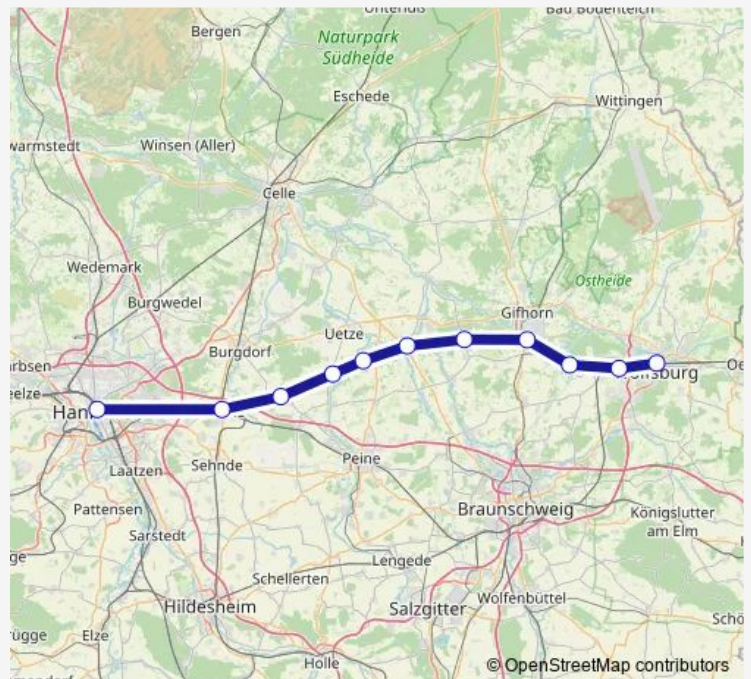

Saturday 11:47-23:48

Sunday 11:47-23:48

Route info

Direction: Hannover Hbf

Stops: 11

Trip Duration: 0 hour 56 min

RE30

BusMaps