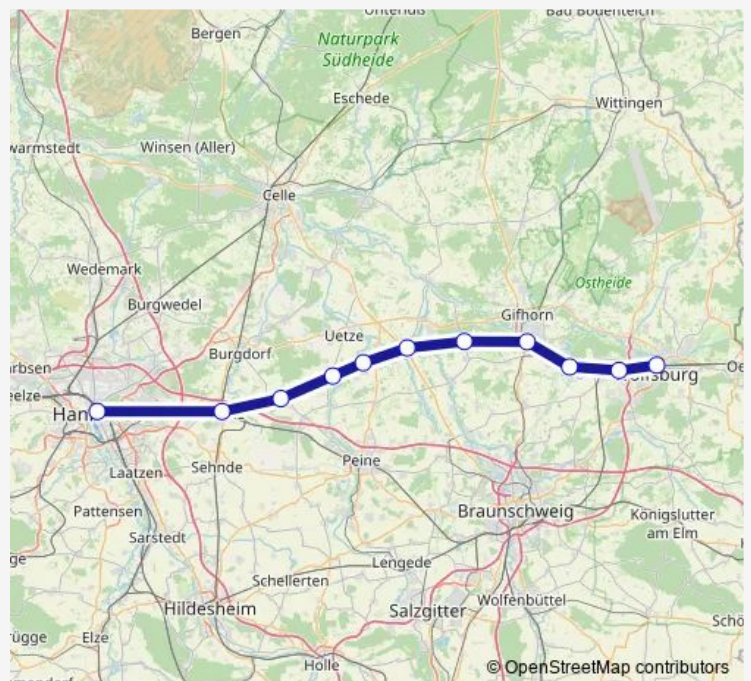

Regional Rail Service Re30

[Go to website](#)

Direction

Hannover Hauptbahnhof — Wolfsburg, Hauptbahnhof

11 stops

[Open route schedule](#)

Hannover Hauptbahnhof

Lehrte

Wolfsburg, Hauptbahnhof

Route schedule

Hannover Hauptbahnhof — Wolfsburg, Hauptbahnhof

Monday	04:48-00:48 ⁺¹
Tuesday	04:48-00:48 ⁺¹
Wednesday	04:48-00:48 ⁺¹
Thursday	04:48-00:48 ⁺¹
Friday	04:48-00:48 ⁺¹
Saturday	05:48-00:48 ⁺¹
Sunday	06:48-00:48 ⁺¹

Route info

Direction: Hannover Hauptbahnhof

Stops: 11

Trip Duration: 0 hour 55 min

■ Re30

BusMaps

Direction

Wolfsburg, Hauptbahnhof — Hannover Hauptbahnhof

Route info

Direction: Wolfsburg, Hauptbahnhof

Stops: 11

Trip Duration: 0 hour 54 min

Re30 Regional Rail Service time schedules and route maps are available in an offline PDF at busmaps.com. Use the busmaps.com website to see live bus times, train schedule or subway schedule, and step-by-step directions for all public transit in Wolfsburg