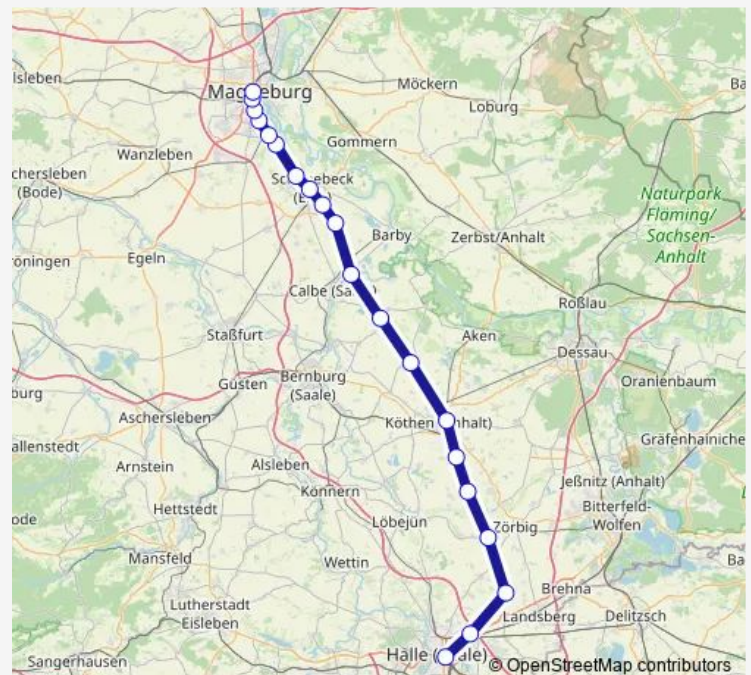

Regional Rail Service RE30

[Go to website](#)

Direction

Halle(Saale)Hbf — Magdeburg Hbf

20 stops

[Open route schedule](#)

Halle(Saale)Hbf

Zöberitz

Magdeburg Hasselbachplatz

Magdeburg Hbf

Route schedule

Halle(Saale)Hbf — Magdeburg Hbf

Monday 00:08-22:59

Tuesday 00:08-22:59

Wednesday 00:08-22:59

Thursday 00:08-22:59

Friday 00:08-22:59

Saturday 00:08-22:59

Sunday 00:08-22:59

Route info

Direction: Halle(Saale)Hbf

Stops: 20

Trip Duration: 1 hour 13 min

RE30

BusMaps

Direction

Magdeburg Hbf — Halle(Saale)Hbf

16 stops

[Open route schedule](#)

Magdeburg Hbf

Magdeburg-Buckau

Magdeburg Sket Industriepark