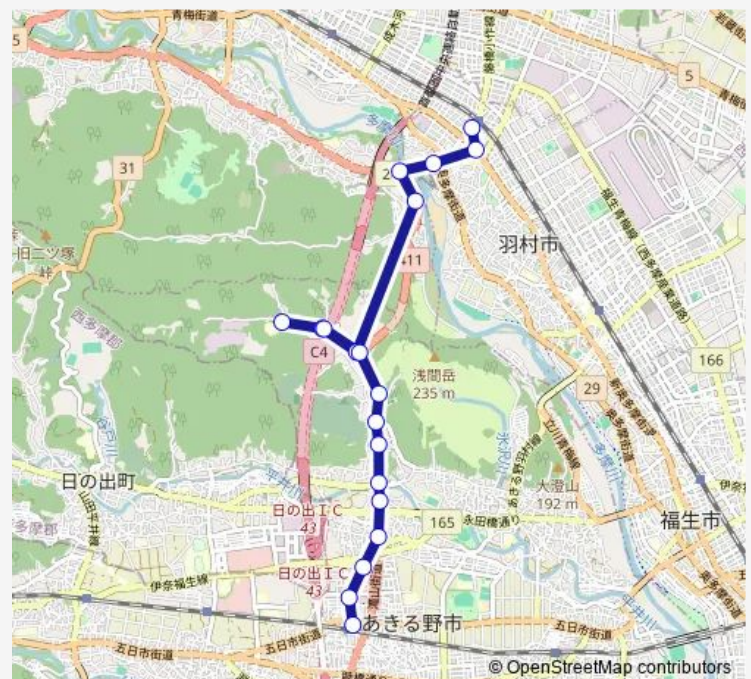

小作駅西口 — 秋川駅

Monday 08:41-14:55

Tuesday 08:42-14:55

Wednesday 08:41-14:55

Thursday 08:41-14:55

Friday 08:42-14:55

Saturday 08:41

Sunday 08:41

Route info

Direction: 小作駅西口

Stops: 19

Trip Duration: 0 hour 27 min

Direction

秋川駅 — 小作駅西口

19 stops

[Open route schedule](#)

Thursday 08:49-08:52

Friday 08:49

Saturday 08:52

Sunday 08:52

Route info

Direction: 秋川駅

Stops: 19

Trip Duration: 0 hour 27 min