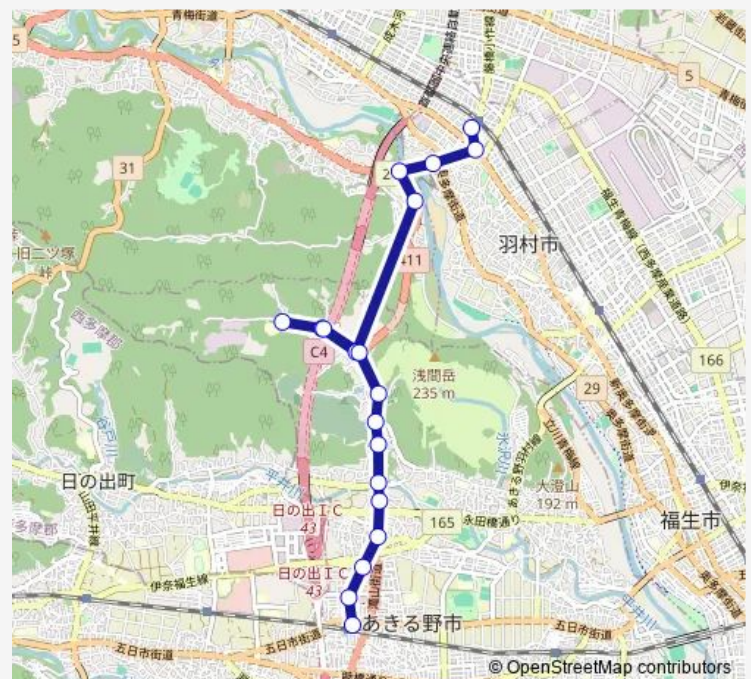

小作駅西口 — 秋川駅

Monday 08:41-14:55

Tuesday 08:42-14:55

Wednesday 08:41-14:55

Thursday 08:41-14:55

Friday 08:42-14:55

Saturday 08:41

Sunday 08:41

Route info

Direction: 小作駅西口

Stops: 19

Trip Duration: 0 hour 27 min

Direction

秋川駅 — 小作駅西口

19 stops

[Open route schedule](#)

Thursday 08:49-08:52

Friday 08:49

Saturday 08:52

Sunday 08:52

Route info

Direction: 秋川駅

Stops: 19

Trip Duration: 0 hour 27 min