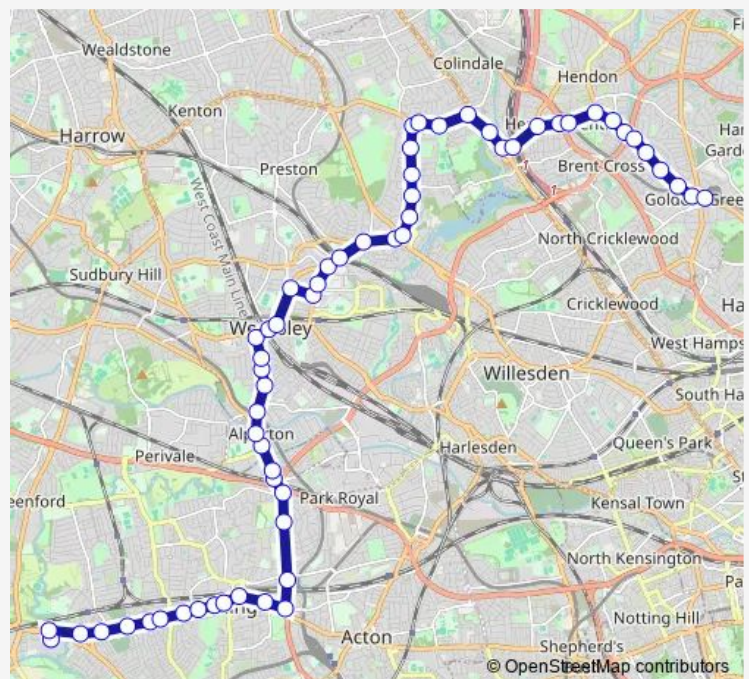

- Ealing Hospital
- Ealing Hospital
- Half Acre Road
- Hanwell Broadway
- Grosvenor Road (W7)
- West Ealing Broadway
- Dean Gardens / Bedford Road
- Broughton Road
- St Leonards Road Ealing
- Longfield Avenue Ealing
- Bond Street
- Ealing Broadway Station
- North Common Road (W5)
- Gunnersbury Avenue (W5)
- North Ealing
- Hillcrest Road (W5)
- Hanger Lane Station
- Hanger Lane Gyratory
- Quill Street
- Vicars Bridge Close
- Glacier Way

Route schedule

Ealing Hospital — Golders Green Station

Monday	00:30-05:00
Tuesday	00:30-05:00
Wednesday	00:30-05:00
Thursday	00:30-05:00
Friday	00:30-05:00
Saturday	00:30-05:00
Sunday	00:30-05:00

Route info

Direction: Ealing Hospital

Stops: 59

Trip Duration: 0 hour 55 min

■ N83

Alperton Station

Clayton Avenue

Eagle Road

Lyon Park Avenue

High Road Wembley

Wembley Central Station

Park Lane Wembley

Wembley Hill Road

Lakeside Way

Wembley Arena

Empire Way

Wembley Park Station