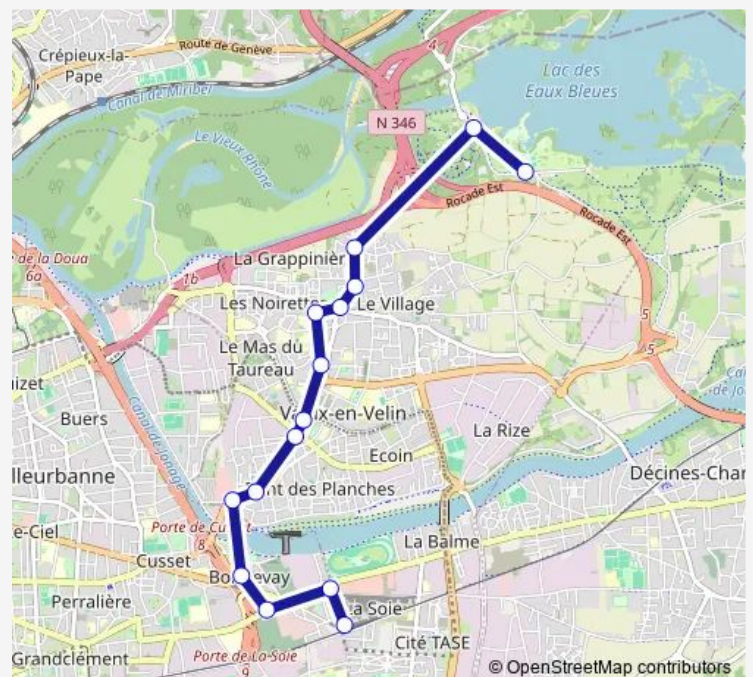

### Direction

Vaulx-en-Velin La Soie — Grd Parc Miribel Jonage

15 stops

[Open route schedule](#)

Vaulx-en-Velin La Soie

Carré de Soie

Laurent Bonnevay

Pont des Planches

### Route schedule

Vaulx-en-Velin La Soie — Grd Parc Miribel Jonage

Monday 09:30-19:55

Tuesday 09:30-19:55

Wednesday 09:30-19:55

Thursday 09:30-19:55

Friday 09:30-19:55

Saturday 09:30-19:55

### Route info

Direction: Vaulx-en-Velin La Soie

Stops: 15

Trip Duration: 0 hour 27 min

## Route info

Direction: Grd Parc Miribel Jonage

Stops: 13

Trip Duration: 0 hour 30 min