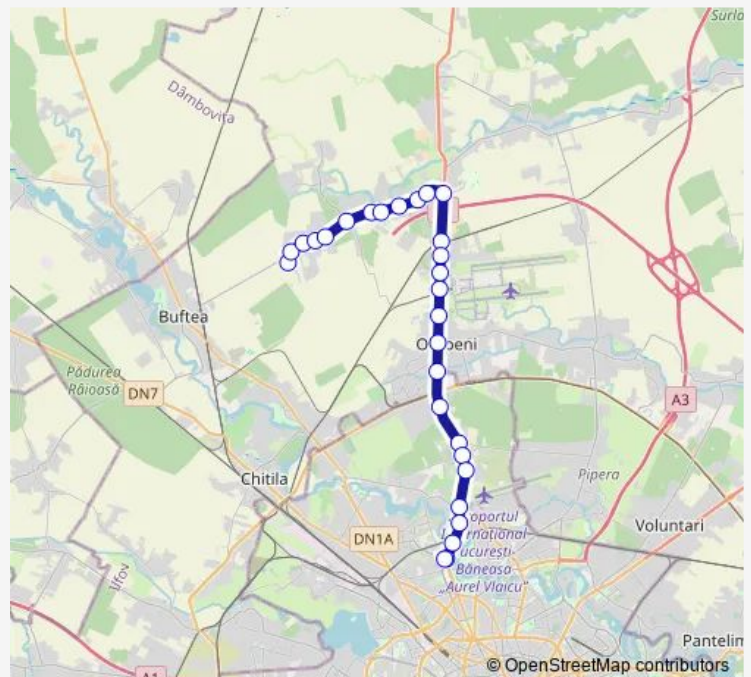

Direction

Tamasi — Piata Presei

28 stops

[Open route schedule](#)

- Tamasi
- Garoafei
- Scoala Tamasi
- Sat Tamasi
- Teren Sport
- Primaverii
- Primaria Corbeanca
- Policlinica
- Arcadei
- Penny
- Sat Petresti
- Petresti
- C.F.R. Balotesti
- Geriatric Otopeni
- Filan
- DN 1 Aeroportul Henri Coanda
- Icsitmua
- Primaria Otopeni
- Amco
- Pasaj C.F.R. Otopeni
- Aleea Privighetorilor

Route schedule

Tamasi — Piata Presei

Monday	05:25-22:30
Tuesday	05:25-22:30
Wednesday	05:25-22:30
Thursday	05:25-22:30
Friday	05:25-22:30
Saturday	05:25-22:30
Sunday	05:25-22:30

Route info

Direction: Tamasi

Stops: 28

Trip Duration: 0 hour 44 min

Institutul Meteorologic

Drumul Matasii

Aeroport Baneasa

Pod Baneasa

Gara Baneasa

Piata Presei

Monday 05:25-22:40

Tuesday 05:25-22:40

Wednesday 05:25-22:40

Thursday 05:25-22:40

Friday 05:25-22:40

Saturday 05:25-22:40

Sunday 05:25-22:40

Route info