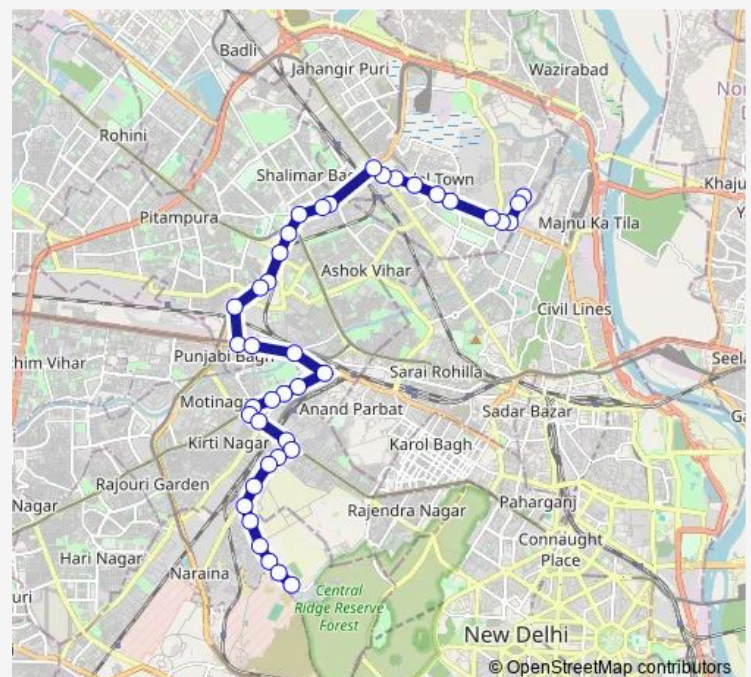

### Route schedule

BBM Cluster Depot — Todapur Village

Monday 21:02-23:02

Tuesday 21:02-23:02

Wednesday 21:02-23:02

Thursday 21:02-23:02

Friday 21:02-23:02

Saturday 21:02-23:02

Sunday 21:02-23:02

### Route info

Direction: BBM Cluster Depot

Stops: 40

Trip Duration: 1 hour 15 min

■ 78astlup

BusMaps

Ram Pura (Ashok Park)

Zakhira