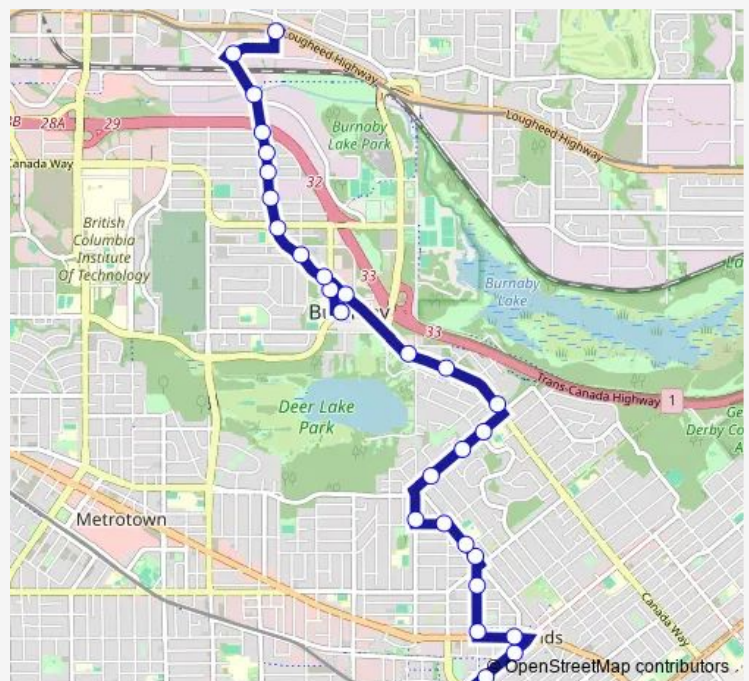

Bus 133 Holdom Station/Edmonds Station

[Go to website](#)

Direction
 Southbound Holdom Ave @ Lougheed Hwy — Edmonds Station @ Bay 2
 31 stops
[Open route schedule](#)

- Southbound Holdom Ave @ Lougheed Hwy
- Westbound Goring St @ Douglas Rd
- Southbound Douglas Rd @ Still Creek Ave
- Southbound Douglas Rd @ Norland Ave
- Southbound Douglas Rd @ Dominion St
- Southbound Douglas Rd @ Laurel St
- Southbound Douglas Rd @ Hardwick St
- Southbound Douglas Rd @ Sprott St
- Eastbound Canada Way @ Kincaid St
- Southbound Deer Lake Parkway @ Canada Way
- Bus Loop @ Burnaby City Hall
- Eastbound Canada Way @ Ledger Ave
- Eastbound Canada Way @ Century Park Way
- Eastbound Canada Way @ Sperling Ave
- Eastbound Canada Way @ Rugby St
- Southbound Canada Way @ Haszard St
- Westbound Burris St @ Canada Way
- Westbound Burris St @ Buckingham Ave
- Westbound Burris St @ Braemar Ave
- Westbound Burris St @ Malvern Ave
- Southbound Sperling Ave @ Oakland St

Route schedule

Southbound Holdom Ave @ Lougheed Hwy — Edmonds Station @ Bay 2

Monday	15:09-00:31 ⁺¹
Tuesday	15:09-00:31 ⁺¹
Wednesday	15:09-00:31 ⁺¹
Thursday	15:09-00:31 ⁺¹
Friday	15:09-00:31 ⁺¹
Saturday	19:06-00:29 ⁺¹
Sunday	19:03-00:30 ⁺¹

Route info

Direction: Southbound Holdom Ave @ Lougheed Hwy
 Stops: 31
 Trip Duration: 0 hour 24 min

133 — Holdom Station/Edmonds Station **BusMaps**

Eastbound Stanley St @ Sperling Ave

Southbound Walker Ave @ Stanley St

Direction: Southbound Holdom Ave @ Lougheed Hwy

Stops: 30

Trip Duration: 0 hour 30 min

Southbound Salisbury Ave @ Elwell St

Southbound Salisbury Ave @ Arcola St

Eastbound Kingsway @ Hall Ave

Westbound Edmonds St @ Kingsway