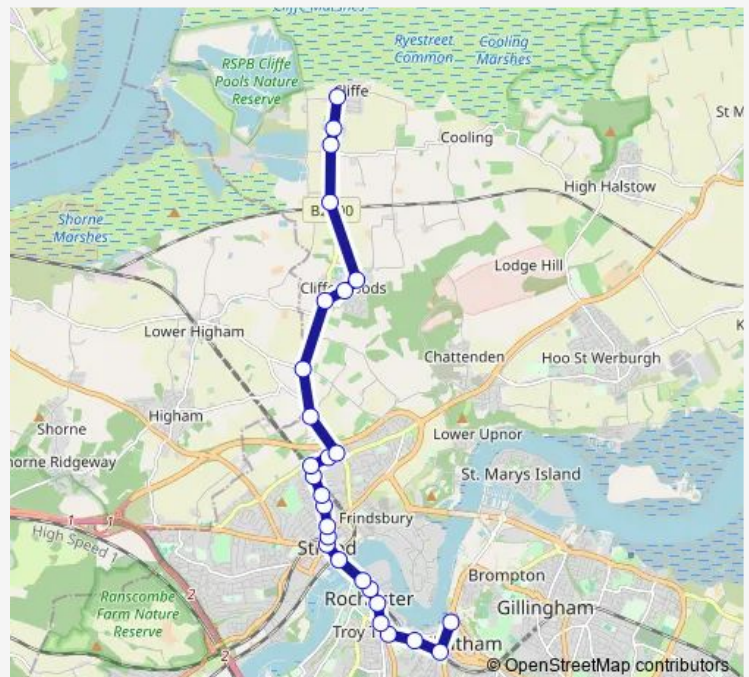

### Direction

Waterfront Bus Station — The Six Bells

27 stops

[Open route schedule](#)

Waterfront Bus Station

Chatham Railway Station

St Bart's Hospital

Jacksons Fields

### Route schedule

Waterfront Bus Station — The Six Bells

Monday 15:14

Tuesday 15:14

Wednesday 15:14

Thursday 15:14

Friday 15:14

Saturday —

### Route info

Direction: Waterfront Bus Station

Stops: 27

Trip Duration: 0 hour 33 min

133 — Chatham - Rochester - Strood - Cliffe

Woodside Green

Primary School

Cliffe The Station