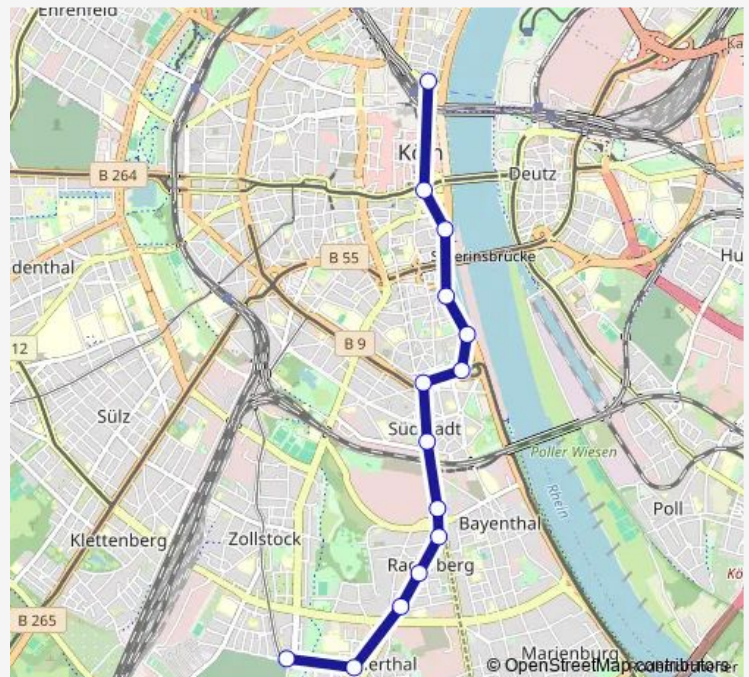

### Route schedule

Köln Zollstock Südfriedhof — Köln Breslauer Platz/Hbf

Monday 05:15-00:26<sup>+1</sup>

Tuesday 05:15-00:26<sup>+1</sup>

Wednesday 05:15-00:26<sup>+1</sup>

Thursday 05:15-00:26<sup>+1</sup>

### Route info

Direction: Köln Zollstock Südfriedhof

Stops: 14

Trip Duration: 0 hour 30 min